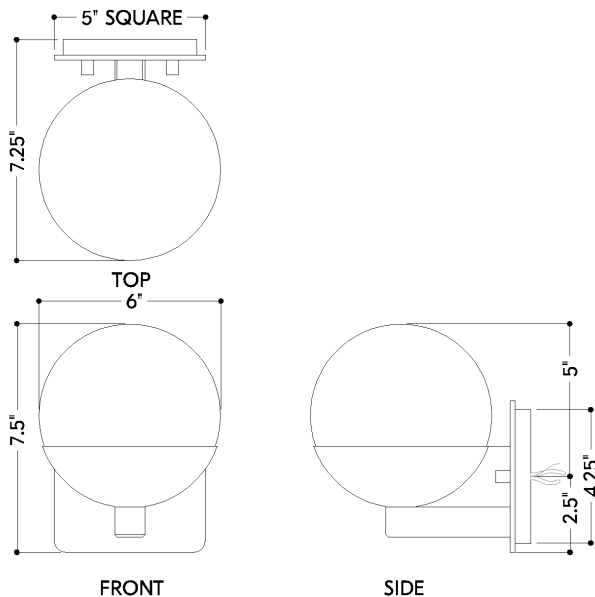

*Due to the one-of-a-kind nature of the medium, exact colors and patterns may vary slightly from the image shown.

FINISHES

POLISHED NICKEL

DIMENSIONS

Height: 66"
Width/Diameter: 66"
Length: 66"
Minimum Height: 66"
Maximum Height: 66"
Canopy/Backplate: 5"
Hanging Type: 108" Premium Composite Cord
Product Weight: 66lb
Extension: 66"
Top to Center: 66"
Canopy/Backplate Shape: Square
Sloped Ceiling Compatible: No
Living Finish: Yes
Uplight Only: Yes

Shade

Shade 1: Seeded Glass
Shade 1 Finish: Clear Etched
Shade 1 Top Width: 6"
Shade 1 Height: 4.5"

ELECTRICAL

Bulb 1

Bulb Included: N/A
Socket: Integrated LED
Max Wattage: 5
Bulb Quantity: 1
Wire Length: 500mm
Cord Type: ! New Cord Type
Dimmer Type: Incandescent
Switch Type: ON/OFF STOMP SWITCH
Gem Box Required (2"x3"): Yes
Dark Sky: Yes
CRI: 66
Color Temp.: 66k
Lumens: 66
Title 24: Yes
Field Serviceable: No

Battery

Battery Powered: Yes
Battery Included: Yes
Battery Life: ! New Battery Life !

ROCHFORD

2008-PN

SHIPPING

Carton 1: 17" x 11" x 11"

Carton 1 Weight: 7lb

Shipping Method: Ground