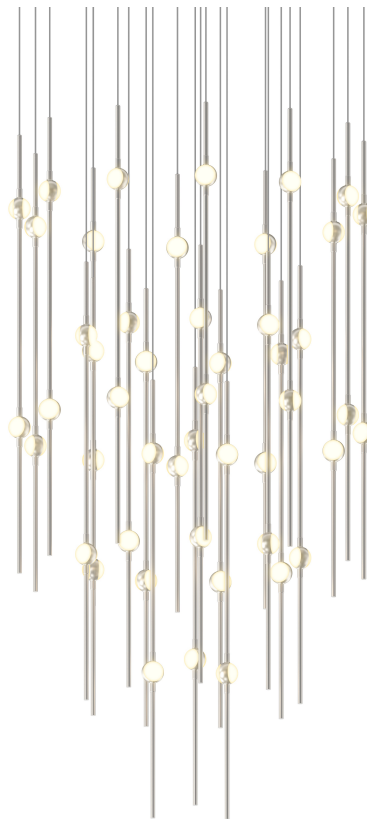

CONSTELLATION®

2014.13W-27-J20

LED hubs connected in linear strands of various lengths are suspended to form dramatically powerful luminance within a vertical space. Available in a variety of sizes and configurations, with lens options of crystal facets or soft white, Constellation Andromeda can also be customized for your project.

FINISHES

SATIN NICKEL

DIMENSIONS

Height: 30"

Width/Diameter: 24.75"

Minimum Height: 31.5"

Maximum Height: 271.5"

Canopy/Backplate: 25"

Hanging Type: 20' Adjustable Cord

Product Weight: 22lb

Sloped Ceiling Compatible: No

Living Finish: No

Uplight Only: No

Shade

ELECTRICAL

Bulb 1

Bulb Included: No

Max Wattage:

Bulb Quantity: 0

Dimmer Type: ELV, TRIAC, 0-10 VOLT

Gem Box Required (2"x3"): No

Dark Sky: No

CRI: 90

Color Temp.: 2700k

Lumens: 6240

Title 24: No

Field Serviceable: No

SHIPPING

Carton 1: 0" x 0" x 0"

Carton 1 Weight: 0lb

Shipping Method: Ground

Country of Origin: