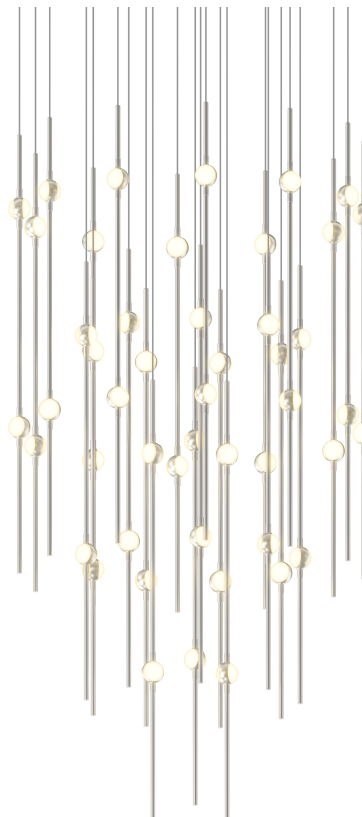

CONSTELLATION®

2014.13W-27

LED hubs connected in linear strands of various lengths are suspended to form dramatically powerful luminance within a vertical space. Available in a variety of sizes and configurations, with lens options of crystal facets or soft white, Constellation Andromeda can also be customized for your project.

FINISHES

SATIN NICKEL

DIMENSIONS

Height: 30"

Width/Diameter: 24.75"

Minimum Height: 31.5"

Maximum Height: 151.5"

Canopy/Backplate: 25"

Hanging Type: 10' Adjustable Cord

Product Weight: 22lb

Sloped Ceiling Compatible: No

Living Finish: No

Uplight Only: No

Shade

ELECTRICAL

Bulb 1

Bulb Included: No

Max Wattage:

Bulb Quantity: 0

Dimmer Type: ELV, TRIAC, 0-10 VOLT

Gem Box Required (2"x3"): No

Dark Sky: No

CRI: 90

Color Temp.: 2700k

Lumens: 6240

Title 24: No

Field Serviceable: No

SHIPPING

Carton 1: 0" x 0" x 0"

Carton 1 Weight: 0lb

Shipping Method: Ground

Country of Origin: