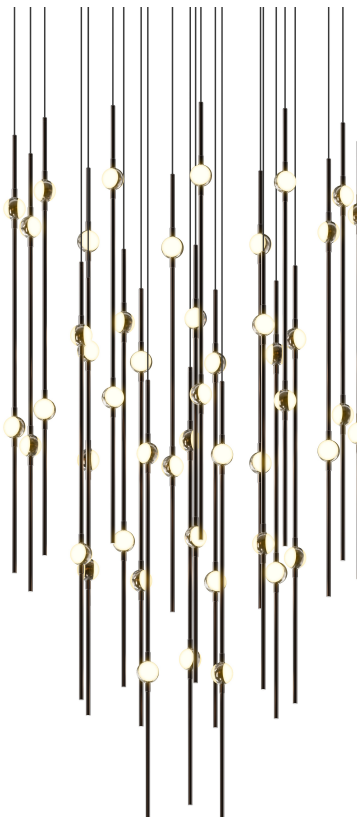

CONSTELLATION®

2014.33W-22-J20

LED hubs connected in linear strands of various lengths are suspended to form dramatically powerful luminance within a vertical space. Available in a variety of sizes and configurations, with lens options of crystal facets or soft white, Constellation Andromeda can also be customized for your project.

FINISHES

Espresso Black

DIMENSIONS

Height: 30"

Width/Diameter: 24.75"

Minimum Height: 31.5"

Maximum Height: 271.5"

Canopy/Backplate: 25"

Hanging Type: 20' Adjustable Cord

Product Weight: 22lb

Sloped Ceiling Compatible: No

Living Finish: No

Uplight Only: No

Shade

ELECTRICAL

Bulb 1

Bulb Included: No

Max Wattage:

Bulb Quantity: 0

Dimmer Type: ELV, TRIAC, 0-10 VOLT

Gem Box Required (2"x3"): No

Dark Sky: No

CRI: 90

Color Temp.: 2200k

Lumens: 6240

Title 24: No

Field Serviceable: No

SHIPPING

Carton 1: 0" x 0" x 0"

Carton 1 Weight: 0lb

Shipping Method: Ground

Country of Origin: