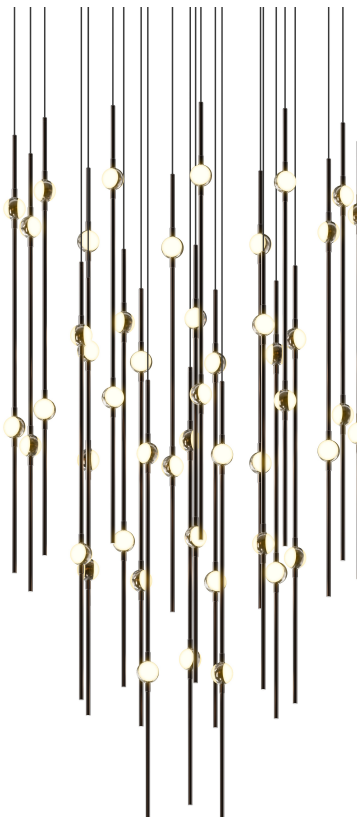

CONSTELLATION®

2014.33W-22

LED hubs connected in linear strands of various lengths are suspended to form dramatically powerful luminance within a vertical space. Available in a variety of sizes and configurations, with lens options of crystal facets or soft white, Constellation Andromeda can also be customized for your project.

FINISHES

Espresso Black

DIMENSIONS

Height: 30"

Width/Diameter: 24.75"

Minimum Height: 31.5"

Maximum Height: 151.5"

Canopy/Backplate: 25"

Hanging Type: 10' Adjustable Cord

Product Weight: 22lb

Sloped Ceiling Compatible: No

Living Finish: No

Uplight Only: No

Shade

ELECTRICAL

Bulb 1

Bulb Included: No

Max Wattage:

Bulb Quantity: 0

Dimmer Type: ELV, TRIAC, 0-10 VOLT

Gem Box Required (2"x3"): No

Dark Sky: No

CRI: 90

Color Temp.: 2200k

Lumens: 6240

Title 24: No

Field Serviceable: No

SHIPPING

Carton 1: 0" x 0" x 0"

Carton 1 Weight: 0lb

Shipping Method: Ground

Country of Origin: