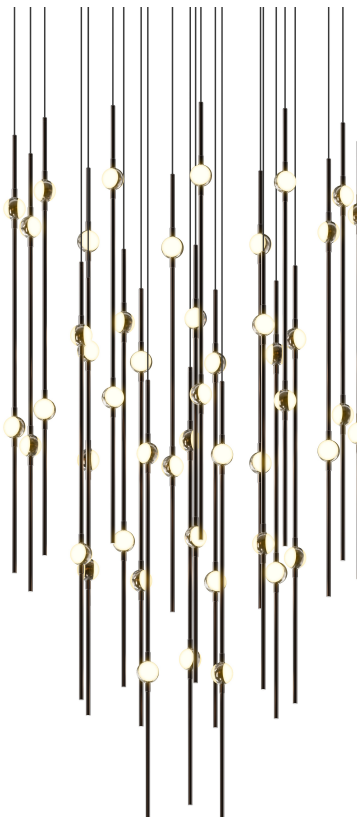

CONSTELLATION®

2014.33W-27-J20

LED hubs connected in linear strands of various lengths are suspended to form dramatically powerful luminance within a vertical space. Available in a variety of sizes and configurations, with lens options of crystal facets or soft white, Constellation Andromeda can also be customized for your project.

FINISHES

Espresso Black

DIMENSIONS

Height: 30"

Width/Diameter: 24.75"

Minimum Height: 31.5"

Maximum Height: 271.5"

Canopy/Backplate: 25"

Hanging Type: 20' Adjustable Cord

Product Weight: 22lb

Sloped Ceiling Compatible: No

Living Finish: No

Uplight Only: No

Shade

ELECTRICAL

Bulb 1

Bulb Included: No

Max Wattage:

Bulb Quantity: 0

Dimmer Type: ELV, TRIAC, 0-10 VOLT

Gem Box Required (2"x3"): No

Dark Sky: No

CRI: 90

Color Temp.: 2700k

Lumens: 6240

Title 24: No

Field Serviceable: No

SHIPPING

Carton 1: 0" x 0" x 0"

Carton 1 Weight: 0lb

Shipping Method: Ground

Country of Origin: