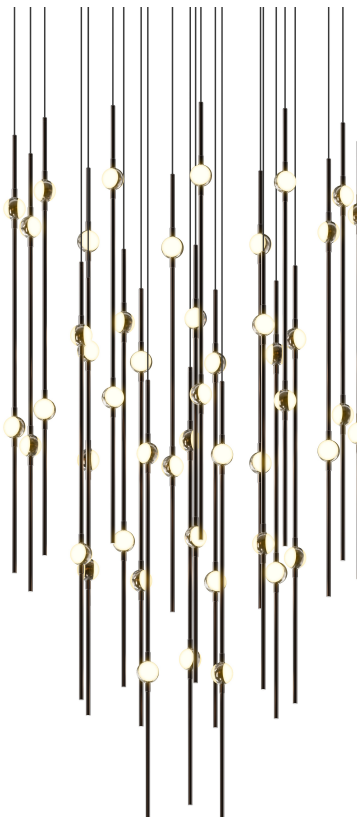

CONSTELLATION®

2014.33W-J20

LED hubs connected in linear strands of various lengths are suspended to form dramatically powerful luminance within a vertical space. Available in a variety of sizes and configurations, with lens options of crystal facets or soft white, Constellation Andromeda can also be customized for your project.

FINISHES

Espresso Black

DIMENSIONS

Height: 30"

Width/Diameter: 24.75"

Minimum Height: 31.5"

Maximum Height: 271.5"

Canopy/Backplate: 25"

Hanging Type: 20' Adjustable Cord

Product Weight: 22lb

Sloped Ceiling Compatible: No

Living Finish: No

Uplight Only: No

Shade

ELECTRICAL

Bulb 1

Bulb Included: No

Max Wattage:

Bulb Quantity: 0

Dimmer Type: ELV, TRIAC, 0-10 VOLT

Gem Box Required (2"x3"): No

Dark Sky: No

CRI: 90

Color Temp.: 3000k

Lumens: 6240

Title 24: No

Field Serviceable: No

SHIPPING

Carton 1: 0" x 0" x 0"

Carton 1 Weight: 0lb

Shipping Method: Ground

Country of Origin: