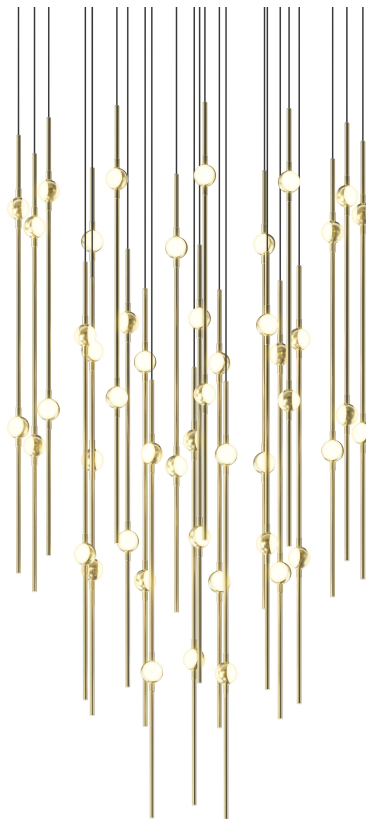

CONSTELLATION®

2014.38W-J20

LED hubs connected in linear strands of various lengths are suspended to form dramatically powerful luminance within a vertical space. Available in a variety of sizes and configurations, with lens options of crystal facets or soft white, Constellation Andromeda can also be customized for your project.

FINISHES

SATIN BRASS

DIMENSIONS

Height: 30"

Width/Diameter: 24.75"

Minimum Height: 31.5"

Maximum Height: 271.5"

Canopy/Backplate: 25"

Hanging Type: 20' Adjustable Cord

Product Weight: 22lb

Sloped Ceiling Compatible: No

Living Finish: No

Uplight Only: No

Shade

ELECTRICAL

Bulb 1

Bulb Included: No

Max Wattage:

Bulb Quantity: 0

Dimmer Type: ELV, TRIAC, 0-10 VOLT

Gem Box Required (2"x3"): No

Dark Sky: No

CRI: 90

Color Temp.: 3000k

Lumens: 6240

Title 24: No

Field Serviceable: No

SHIPPING

Carton 1: 0" x 0" x 0"

Carton 1 Weight: 0lb

Shipping Method: Ground

Country of Origin: