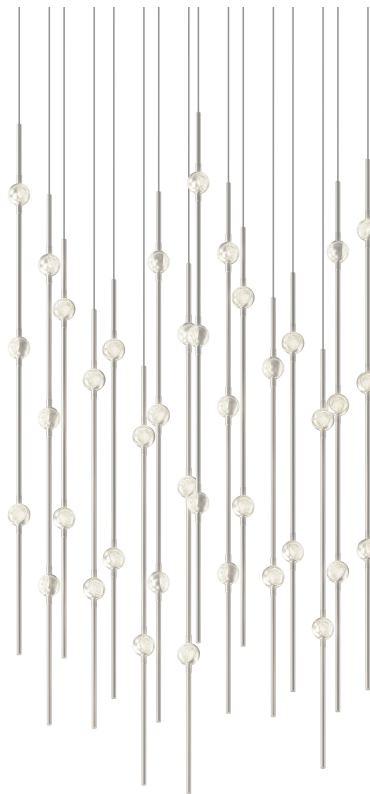

CONSTELLATION®

2015.13C-27

LED hubs connected in linear strands of various lengths are suspended to form dramatically powerful luminance within a vertical space. Available in a variety of sizes and configurations, with lens options of crystal facets or soft white, Constellation Andromeda can also be customized for your project.

FINISHES

SATIN NICKEL

DIMENSIONS

Height: 38"

Width/Diameter: 21.5"

Length: 21.5"

Minimum Height: 39.5"

Maximum Height: 159.5"

Canopy/Backplate: 24"

Hanging Type: 10' Adjustable Cord

Product Weight: 22lb

Sloped Ceiling Compatible: No

Living Finish: No

Uplight Only: No

Shade

ELECTRICAL

Bulb 1

Bulb Included: No

Max Wattage:

Bulb Quantity: 0

Dimmer Type: ELV, TRIAC, 0-10 VOLT

Gem Box Required (2"x3"): No

Dark Sky: No

CRI: 90

Color Temp.: 2700k

Lumens: 5200

Title 24: No

Field Serviceable: No

SHIPPING

Carton 1: 0" x 0" x 0"

Carton 1 Weight: 0lb

Shipping Method: Ground

Country of Origin: