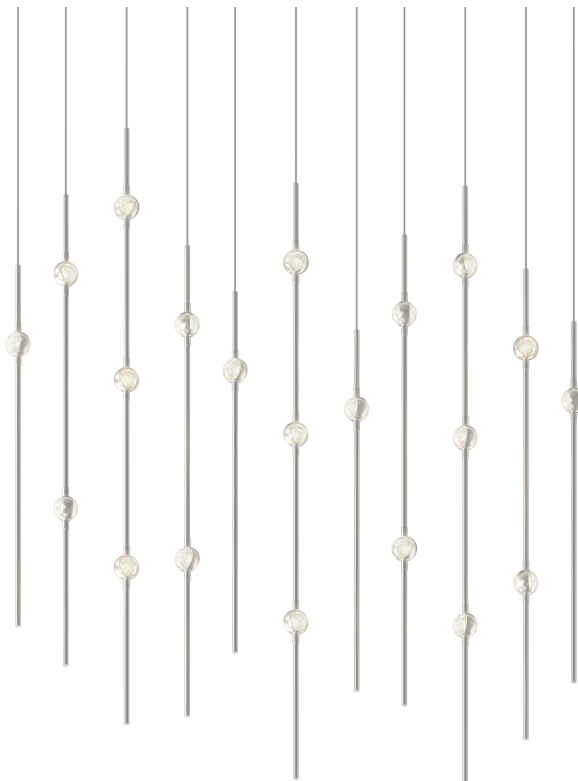

CONSTELLATION®

2016.13C-27-J20

LED hubs connected in linear strands of various lengths are suspended to form dramatically powerful luminance within a vertical space. Available in a variety of sizes and configurations, with lens options of crystal facets or soft white, Constellation Andromeda can also be customized for your project.

FINISHES

SATIN NICKEL

DIMENSIONS

Height: 38"

Width/Diameter: 7.5"

Length: 35.5"

Minimum Height: 39.5"

Maximum Height: 279.5"

Canopy/Backplate: 36"

Hanging Type: 20' Adjustable Cord

Product Weight: 26lb

Sloped Ceiling Compatible: No

Living Finish: No

Uplight Only: No

Shade

ELECTRICAL

Bulb 1

Bulb Included: No

Max Wattage:

Bulb Quantity: 0

Dimmer Type: ELV, TRIAC, 0-10 VOLT

Gem Box Required (2"x3"): No

Dark Sky: No

CRI: 90

Color Temp.: 2700k

Lumens: 2730

Title 24: No

Field Serviceable: No

SHIPPING

Carton 1: 0" x 0" x 0"

Carton 1 Weight: 0lb

Shipping Method: Ground

Country of Origin: