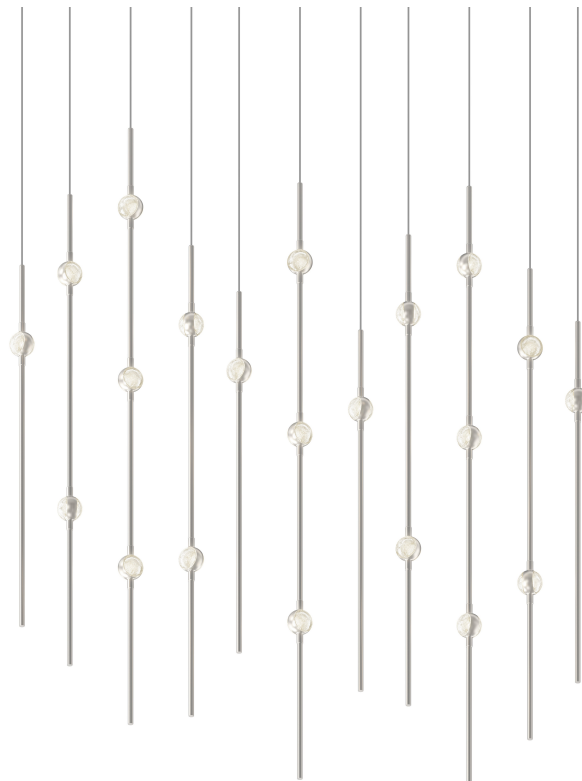

CONSTELLATION®

2016.13C-27

LED hubs connected in linear strands of various lengths are suspended to form dramatically powerful luminance within a vertical space. Available in a variety of sizes and configurations, with lens options of crystal facets or soft white, Constellation Andromeda can also be customized for your project.

FINISHES

SATIN NICKEL

DIMENSIONS

Height: 38"

Width/Diameter: 7.5"

Length: 35.5"

Minimum Height: 39.5"

Maximum Height: 159.5"

Canopy/Backplate: 36"

Hanging Type: 10' Adjustable Cord

Product Weight: 26lb

Sloped Ceiling Compatible: No

Living Finish: No

Uplight Only: No

Shade

ELECTRICAL

Bulb 1

Bulb Included: No

Max Wattage:

Bulb Quantity: 0

Dimmer Type: ELV, TRIAC, 0-10 VOLT

Gem Box Required (2"x3"): No

Dark Sky: No

CRI: 90

Color Temp.: 2700k

Lumens: 2730

Title 24: No

Field Serviceable: No

SHIPPING

Carton 1: 0" x 0" x 0"

Carton 1 Weight: 0lb

Shipping Method: Ground

Country of Origin: