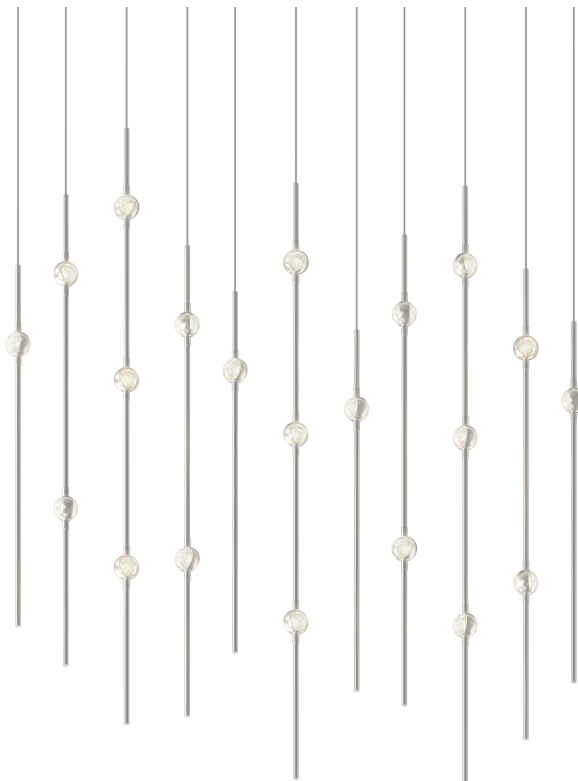

CONSTELLATION®

2016.13C-J20

LED hubs connected in linear strands of various lengths are suspended to form dramatically powerful luminance within a vertical space. Available in a variety of sizes and configurations, with lens options of crystal facets or soft white, Constellation Andromeda can also be customized for your project.

FINISHES

SATIN NICKEL

DIMENSIONS

Height: 38"

Width/Diameter: 7.5"

Length: 35.5"

Minimum Height: 39.5"

Maximum Height: 279.5"

Canopy/Backplate: 36"

Hanging Type: 20' Adjustable Cord

Product Weight: 26lb

Sloped Ceiling Compatible: No

Living Finish: No

Uplight Only: No

Shade

ELECTRICAL

Bulb 1

Bulb Included: No

Max Wattage:

Bulb Quantity: 0

Dimmer Type: ELV, TRIAC, 0-10 VOLT

Gem Box Required (2"x3"): No

Dark Sky: No

CRI: 90

Color Temp.: 3000k

Lumens: 2730

Title 24: No

Field Serviceable: No

SHIPPING

Carton 1: 0" x 0" x 0"

Carton 1 Weight: 0lb

Shipping Method: Ground

Country of Origin: