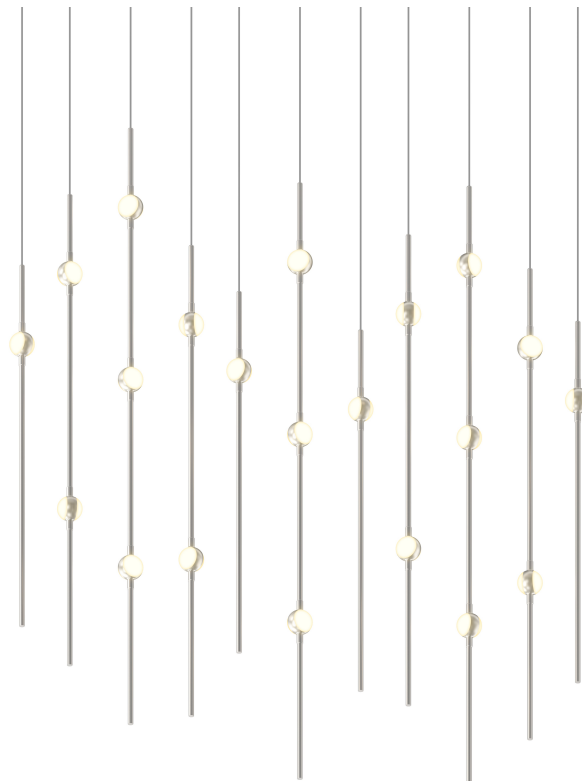

CONSTELLATION®

2016.13W-27-J20

LED hubs connected in linear strands of various lengths are suspended to form dramatically powerful luminance within a vertical space. Available in a variety of sizes and configurations, with lens options of crystal facets or soft white, Constellation Andromeda can also be customized for your project.

FINISHES

SATIN NICKEL

DIMENSIONS

Height: 38"

Width/Diameter: 7.5"

Length: 35.5"

Minimum Height: 39.5"

Maximum Height: 279.5"

Canopy/Backplate: 36"

Hanging Type: 20' Adjustable Cord

Product Weight: 26lb

Sloped Ceiling Compatible: No

Living Finish: No

Uplight Only: No

Shade

ELECTRICAL

Bulb 1

Bulb Included: No

Max Wattage:

Bulb Quantity: 0

Dimmer Type: ELV, TRIAC, 0-10 VOLT

Gem Box Required (2"x3"): No

Dark Sky: No

CRI: 90

Color Temp.: 2700k

Lumens: 2730

Title 24: No

Field Serviceable: No

SHIPPING

Carton 1: 0" x 0" x 0"

Carton 1 Weight: 0lb

Shipping Method: Ground

Country of Origin: