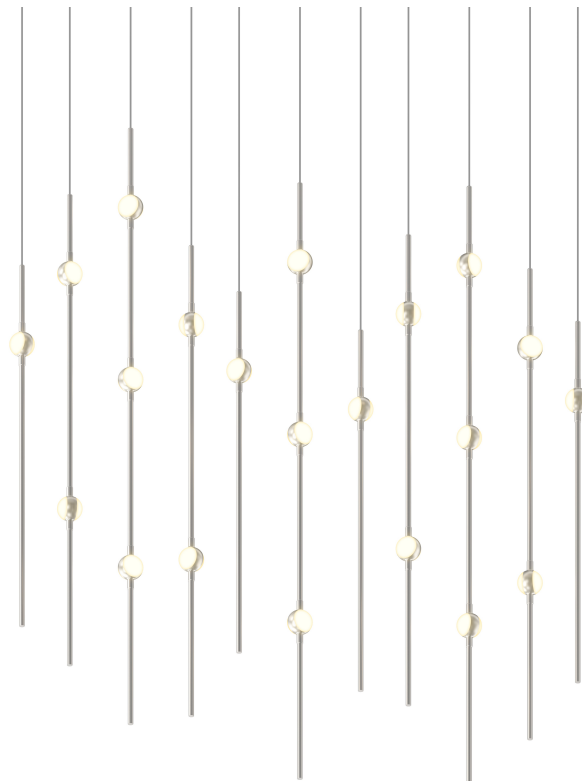

CONSTELLATION®

2016.13W-27

LED hubs connected in linear strands of various lengths are suspended to form dramatically powerful luminance within a vertical space. Available in a variety of sizes and configurations, with lens options of crystal facets or soft white, Constellation Andromeda can also be customized for your project.

FINISHES

SATIN NICKEL

DIMENSIONS

Height: 38"

Width/Diameter: 7.5"

Length: 35.5"

Minimum Height: 39.5"

Maximum Height: 159.5"

Canopy/Backplate: 36"

Hanging Type: 10' Adjustable Cord

Product Weight: 26lb

Sloped Ceiling Compatible: No

Living Finish: No

Uplight Only: No

Shade

ELECTRICAL

Bulb 1

Bulb Included: No

Max Wattage:

Bulb Quantity: 0

Dimmer Type: ELV, TRIAC, 0-10 VOLT

Gem Box Required (2"x3"): No

Dark Sky: No

CRI: 90

Color Temp.: 2700k

Lumens: 2730

Title 24: No

Field Serviceable: No

SHIPPING

Carton 1: 0" x 0" x 0"

Carton 1 Weight: 0lb

Shipping Method: Ground

Country of Origin: