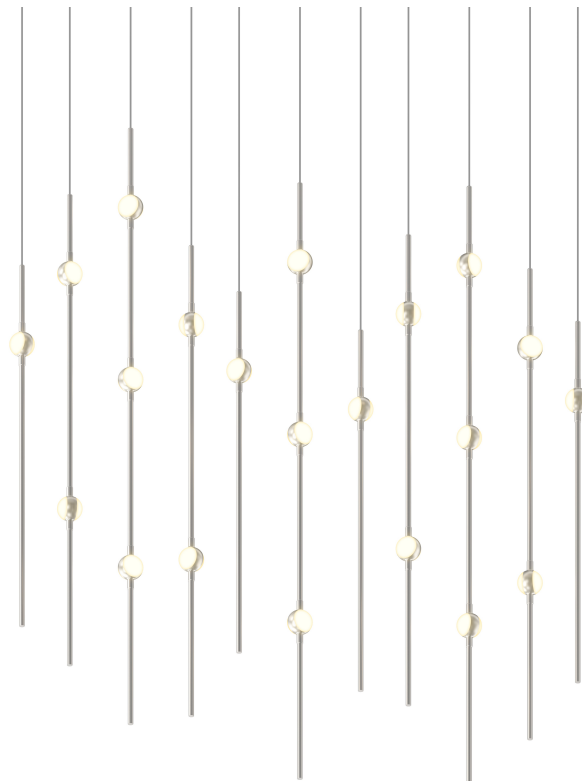

CONSTELLATION®

2016.13W-J20

LED hubs connected in linear strands of various lengths are suspended to form dramatically powerful luminance within a vertical space. Available in a variety of sizes and configurations, with lens options of crystal facets or soft white, Constellation Andromeda can also be customized for your project.

FINISHES

SATIN NICKEL

DIMENSIONS

Height: 38"

Width/Diameter: 7.5"

Length: 35.5"

Minimum Height: 39.5"

Maximum Height: 279.5"

Canopy/Backplate: 36"

Hanging Type: 20' Adjustable Cord

Product Weight: 26lb

Sloped Ceiling Compatible: No

Living Finish: No

Uplight Only: No

Shade

ELECTRICAL

Bulb 1

Bulb Included: No

Max Wattage:

Bulb Quantity: 0

Dimmer Type: ELV, TRIAC, 0-10 VOLT

Gem Box Required (2"x3"): No

Dark Sky: No

CRI: 90

Color Temp.: 3000k

Lumens: 2730

Title 24: No

Field Serviceable: No

SHIPPING

Carton 1: 0" x 0" x 0"

Carton 1 Weight: 0lb

Shipping Method: Ground

Country of Origin: