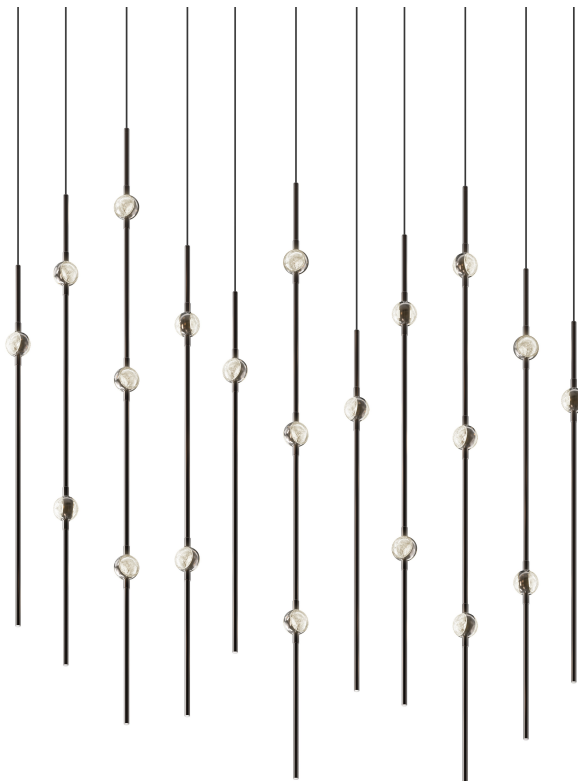

CONSTELLATION®

2016.33C-22-J20

LED hubs connected in linear strands of various lengths are suspended to form dramatically powerful luminance within a vertical space. Available in a variety of sizes and configurations, with lens options of crystal facets or soft white, Constellation Andromeda can also be customized for your project.

FINISHES

Espresso Black

DIMENSIONS

Height: 38"

Width/Diameter: 7.5"

Length: 35.5"

Minimum Height: 39.5"

Maximum Height: 279.5"

Canopy/Backplate: 36"

Hanging Type: 20' Adjustable Cord

Product Weight: 26lb

Sloped Ceiling Compatible: No

Living Finish: No

Uplight Only: No

Shade

ELECTRICAL

Bulb 1

Bulb Included: No

Max Wattage:

Bulb Quantity: 0

Dimmer Type: ELV, TRIAC, 0-10 VOLT

Gem Box Required (2"x3"): No

Dark Sky: No

CRI: 90

Color Temp.: 2200k

Lumens: 2730

Title 24: No

Field Serviceable: No

SHIPPING

Carton 1: 0" x 0" x 0"

Carton 1 Weight: 0lb

Shipping Method: Ground

Country of Origin: