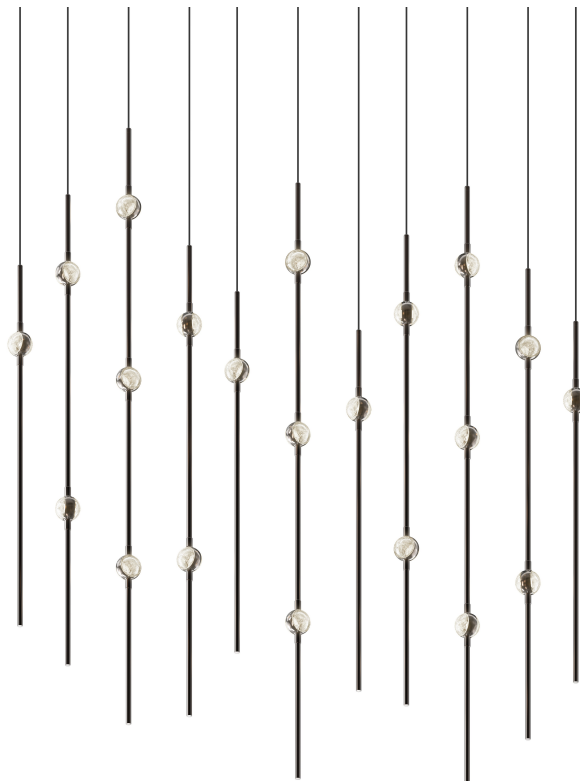

CONSTELLATION®

2016.33C-22

LED hubs connected in linear strands of various lengths are suspended to form dramatically powerful luminance within a vertical space. Available in a variety of sizes and configurations, with lens options of crystal facets or soft white, Constellation Andromeda can also be customized for your project.

FINISHES

Espresso Black

DIMENSIONS

Height: 38"

Width/Diameter: 7.5"

Length: 35.5"

Minimum Height: 39.5"

Maximum Height: 159.5"

Canopy/Backplate: 36"

Hanging Type: 10' Adjustable Cord

Product Weight: 26lb

Sloped Ceiling Compatible: No

Living Finish: No

Uplight Only: No

Shade

ELECTRICAL

Bulb 1

Bulb Included: No

Max Wattage:

Bulb Quantity: 0

Dimmer Type: ELV, TRIAC, 0-10 VOLT

Gem Box Required (2"x3"): No

Dark Sky: No

CRI: 90

Color Temp.: 2200k

Lumens: 2730

Title 24: No

Field Serviceable: No

SHIPPING

Carton 1: 0" x 0" x 0"

Carton 1 Weight: 0lb

Shipping Method: Ground

Country of Origin: