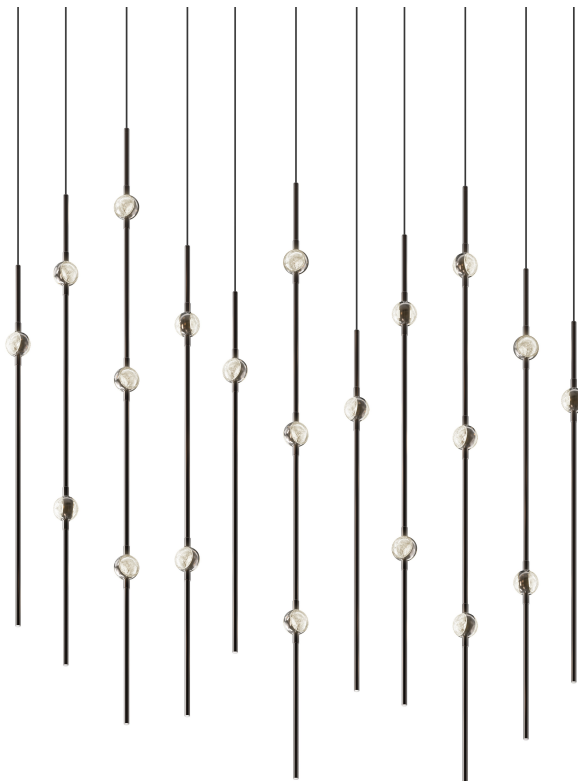

CONSTELLATION®

2016.33C-27-J20

LED hubs connected in linear strands of various lengths are suspended to form dramatically powerful luminance within a vertical space. Available in a variety of sizes and configurations, with lens options of crystal facets or soft white, Constellation Andromeda can also be customized for your project.

FINISHES

Espresso Black

DIMENSIONS

Height: 38"

Width/Diameter: 7.5"

Length: 35.5"

Minimum Height: 39.5"

Maximum Height: 279.5"

Canopy/Backplate: 36"

Hanging Type: 20' Adjustable Cord

Product Weight: 26lb

Sloped Ceiling Compatible: No

Living Finish: No

Uplight Only: No

Shade

ELECTRICAL

Bulb 1

Bulb Included: No

Max Wattage:

Bulb Quantity: 0

Dimmer Type: ELV, TRIAC, 0-10 VOLT

Gem Box Required (2"x3"): No

Dark Sky: No

CRI: 90

Color Temp.: 2700k

Lumens: 2730

Title 24: No

Field Serviceable: No

SHIPPING

Carton 1: 0" x 0" x 0"

Carton 1 Weight: 0lb

Shipping Method: Ground

Country of Origin: