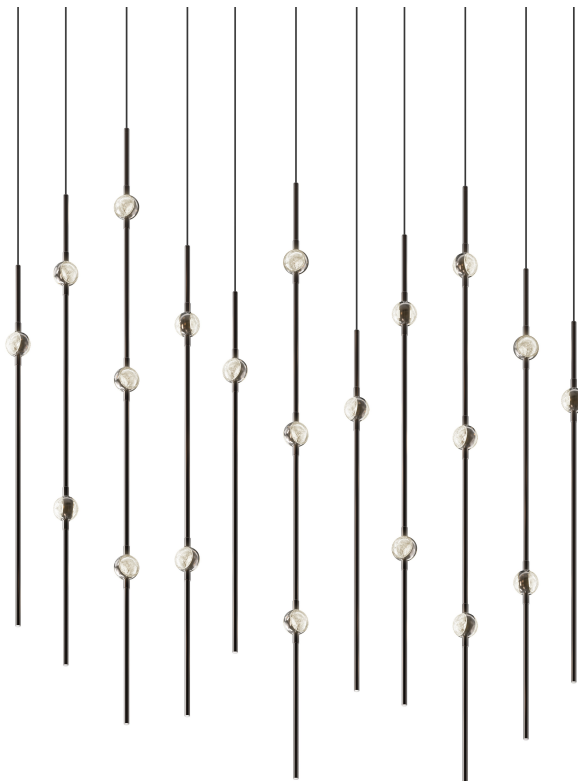

CONSTELLATION®

2016.33C-27

LED hubs connected in linear strands of various lengths are suspended to form dramatically powerful luminance within a vertical space. Available in a variety of sizes and configurations, with lens options of crystal facets or soft white, Constellation Andromeda can also be customized for your project.

FINISHES

Espresso Black

DIMENSIONS

Height: 38"

Width/Diameter: 7.5"

Length: 35.5"

Minimum Height: 39.5"

Maximum Height: 159.5"

Canopy/Backplate: 36"

Hanging Type: 10' Adjustable Cord

Product Weight: 26lb

Sloped Ceiling Compatible: No

Living Finish: No

Uplight Only: No

Shade

ELECTRICAL

Bulb 1

Bulb Included: No

Max Wattage:

Bulb Quantity: 0

Dimmer Type: ELV, TRIAC, 0-10 VOLT

Gem Box Required (2"x3"): No

Dark Sky: No

CRI: 90

Color Temp.: 2700k

Lumens: 2730

Title 24: No

Field Serviceable: No

SHIPPING

Carton 1: 0" x 0" x 0"

Carton 1 Weight: 0lb

Shipping Method: Ground

Country of Origin: