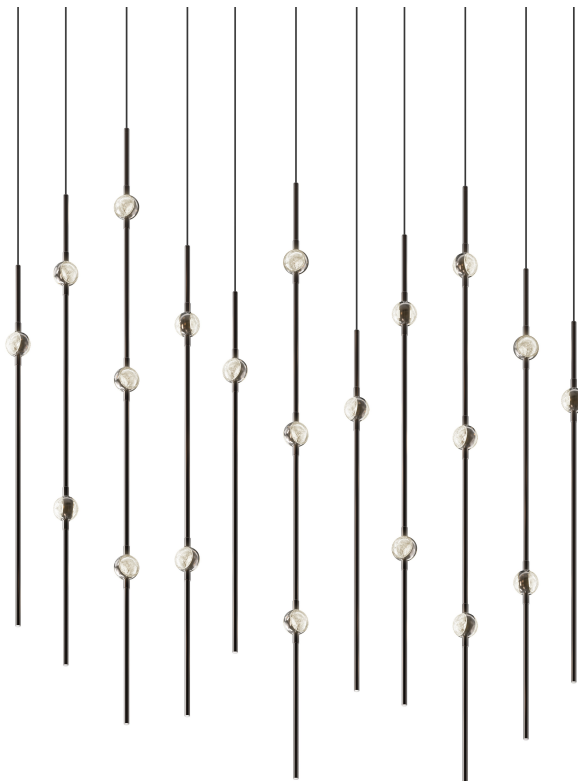

CONSTELLATION®

2016.33C-J20

LED hubs connected in linear strands of various lengths are suspended to form dramatically powerful luminance within a vertical space. Available in a variety of sizes and configurations, with lens options of crystal facets or soft white, Constellation Andromeda can also be customized for your project.

FINISHES

Espresso Black

DIMENSIONS

Height: 38"

Width/Diameter: 7.5"

Length: 35.5"

Minimum Height: 39.5"

Maximum Height: 279.5"

Canopy/Backplate: 36"

Hanging Type: 20' Adjustable Cord

Product Weight: 26lb

Sloped Ceiling Compatible: No

Living Finish: No

Uplight Only: No

Shade

ELECTRICAL

Bulb 1

Bulb Included: No

Max Wattage:

Bulb Quantity: 0

Dimmer Type: ELV, TRIAC, 0-10 VOLT

Gem Box Required (2"x3"): No

Dark Sky: No

CRI: 90

Color Temp.: 3000k

Lumens: 2730

Title 24: No

Field Serviceable: No

SHIPPING

Carton 1: 0" x 0" x 0"

Carton 1 Weight: 0lb

Shipping Method: Ground

Country of Origin: