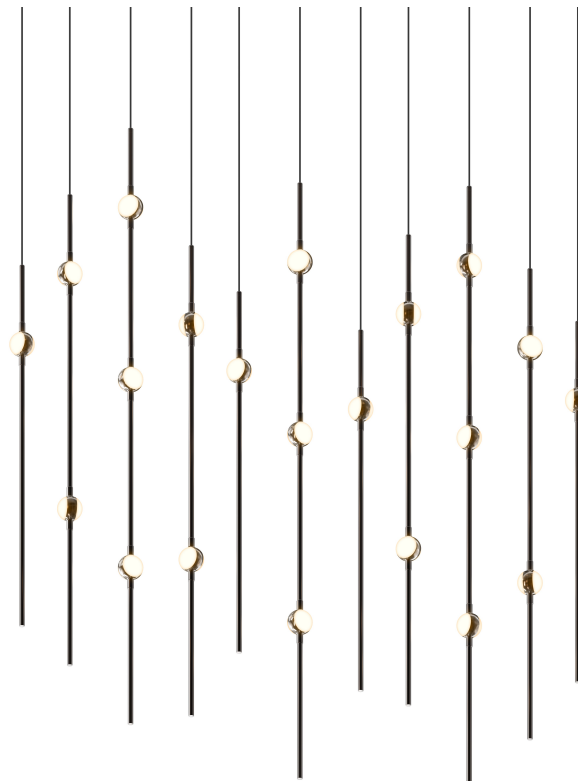

CONSTELLATION®

2016.33W-22-J20

LED hubs connected in linear strands of various lengths are suspended to form dramatically powerful luminance within a vertical space. Available in a variety of sizes and configurations, with lens options of crystal facets or soft white, Constellation Andromeda can also be customized for your project.

FINISHES

Espresso Black

DIMENSIONS

Height: 38"

Width/Diameter: 7.5"

Length: 35.5"

Minimum Height: 39.5"

Maximum Height: 279.5"

Canopy/Backplate: 36"

Hanging Type: 20' Adjustable Cord

Product Weight: 26lb

Sloped Ceiling Compatible: No

Living Finish: No

Uplight Only: No

Shade

ELECTRICAL

Bulb 1

Bulb Included: No

Max Wattage:

Bulb Quantity: 0

Dimmer Type: ELV, TRIAC, 0-10 VOLT

Gem Box Required (2"x3"): No

Dark Sky: No

CRI: 90

Color Temp.: 2200k

Lumens: 2730

Title 24: No

Field Serviceable: No

SHIPPING

Carton 1: 0" x 0" x 0"

Carton 1 Weight: 0lb

Shipping Method: Ground

Country of Origin: