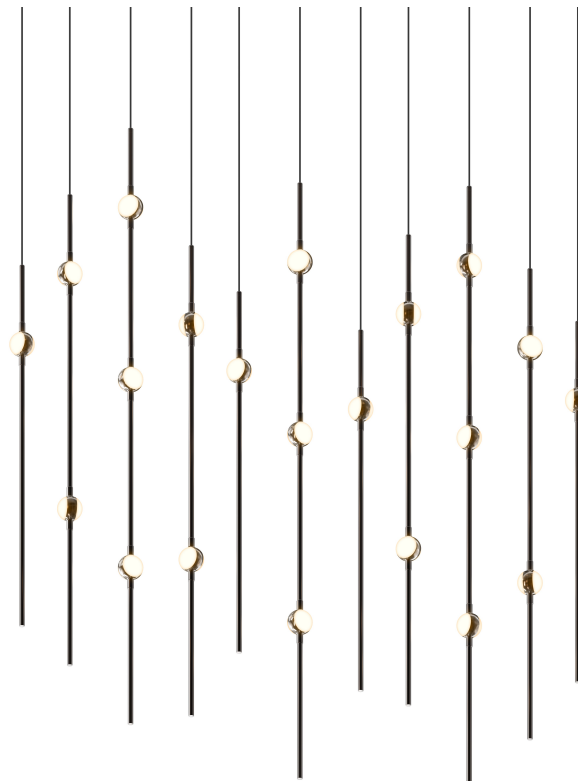

CONSTELLATION®

2016.33W-27-J20

LED hubs connected in linear strands of various lengths are suspended to form dramatically powerful luminance within a vertical space. Available in a variety of sizes and configurations, with lens options of crystal facets or soft white, Constellation Andromeda can also be customized for your project.

FINISHES

Espresso Black

DIMENSIONS

Height: 38"

Width/Diameter: 7.5"

Length: 35.5"

Minimum Height: 39.5"

Maximum Height: 279.5"

Canopy/Backplate: 36"

Hanging Type: 20' Adjustable Cord

Product Weight: 26lb

Sloped Ceiling Compatible: No

Living Finish: No

Uplight Only: No

Shade

ELECTRICAL

Bulb 1

Bulb Included: No

Max Wattage:

Bulb Quantity: 0

Dimmer Type: ELV, TRIAC, 0-10 VOLT

Gem Box Required (2"x3"): No

Dark Sky: No

CRI: 90

Color Temp.: 2700k

Lumens: 2730

Title 24: No

Field Serviceable: No

SHIPPING

Carton 1: 0" x 0" x 0"

Carton 1 Weight: 0lb

Shipping Method: Ground

Country of Origin: