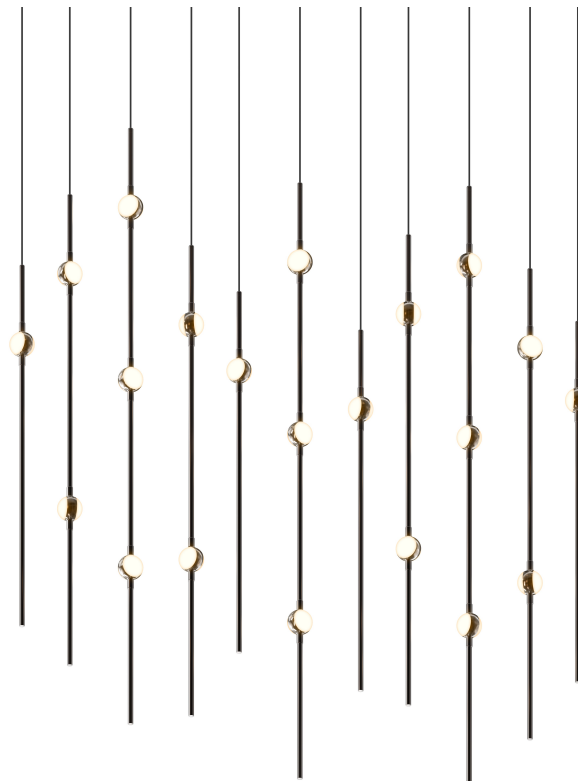

CONSTELLATION®

2016.33W-J20

LED hubs connected in linear strands of various lengths are suspended to form dramatically powerful luminance within a vertical space. Available in a variety of sizes and configurations, with lens options of crystal facets or soft white, Constellation Andromeda can also be customized for your project.

FINISHES

Espresso Black

DIMENSIONS

Height: 38"

Width/Diameter: 7.5"

Length: 35.5"

Minimum Height: 39.5"

Maximum Height: 279.5"

Canopy/Backplate: 36"

Hanging Type: 20' Adjustable Cord

Product Weight: 26lb

Sloped Ceiling Compatible: No

Living Finish: No

Uplight Only: No

Shade

ELECTRICAL

Bulb 1

Bulb Included: No

Max Wattage:

Bulb Quantity: 0

Dimmer Type: ELV, TRIAC, 0-10 VOLT

Gem Box Required (2"x3"): No

Dark Sky: No

CRI: 90

Color Temp.: 3000k

Lumens: 2730

Title 24: No

Field Serviceable: No

SHIPPING

Carton 1: 0" x 0" x 0"

Carton 1 Weight: 0lb

Shipping Method: Ground

Country of Origin: