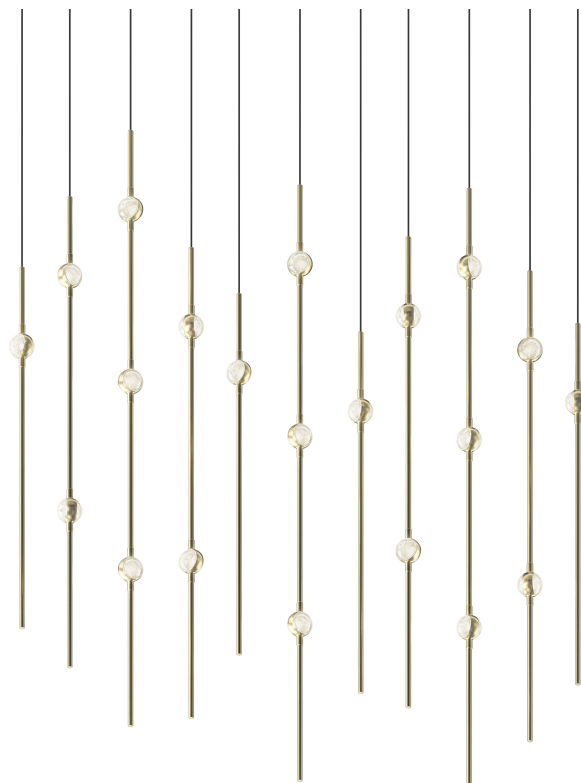

CONSTELLATION®

2016.38C-J20

LED hubs connected in linear strands of various lengths are suspended to form dramatically powerful luminance within a vertical space. Available in a variety of sizes and configurations, with lens options of crystal facets or soft white, Constellation Andromeda can also be customized for your project.

FINISHES

SATIN BRASS

DIMENSIONS

Height: 38"

Width/Diameter: 7.5"

Length: 35.5"

Minimum Height: 39.5"

Maximum Height: 279.5"

Canopy/Backplate: 36"

Hanging Type: 20' Adjustable Cord

Product Weight: 26lb

Sloped Ceiling Compatible: No

Living Finish: No

Uplight Only: No

Shade

ELECTRICAL

Bulb 1

Bulb Included: No

Max Wattage:

Bulb Quantity: 0

Dimmer Type: ELV, TRIAC, 0-10 VOLT

Gem Box Required (2"x3"): No

Dark Sky: No

CRI: 90

Color Temp.: 3000k

Lumens: 2730

Title 24: No

Field Serviceable: No

SHIPPING

Carton 1: 0" x 0" x 0"

Carton 1 Weight: 0lb

Shipping Method: Ground

Country of Origin: