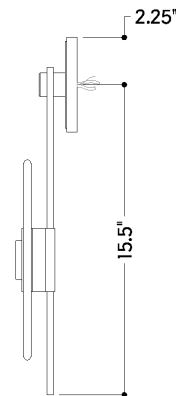

## DIMENSIONS / SPECS

Height: 66"  
Width/Diameter: 66"  
Length: 66"  
Minimum Height: 66"  
Maximum Height: 66"  
Canopy/Backplate: 4.75"  
Hanging Type: 108" Premium Composite Cord  
Product Weight: 66lb  
Extension: 66"  
Top to Center: 66"  
Canopy/Backplate Shape: Round  
Sloped Ceiling Compatible: No  
Living Finish: Yes  
Uplight Only: Yes  
Min Extension: 66"  
Max Extension: 66"

Shade 1: Cast Glass  
Shade 1 Finish: Blonchino Piastra  
Shade 1 Top Width: 10"  
Shade 1 Height: 0.5"

### Bulb 1

Bulb Included: N/A  
Socket: Integrated LED  
Max Wattage: 7  
Bulb Quantity: 1  
Wire Length: 500mm  
Cord Type: ! New Cord Type  
Dimmer Type: Incandescent  
Switch Type: ON/OFF STOMP SWITCH  
Gem Box Required (2"x3"): Yes  
Dark Sky: Yes  
CRI: 66  
Color Temp.: 66k  
Lumens: 66  
Title 24: Yes  
Field Serviceable: No

## SHIPPING

Carton 1: 22" x 20" x 7"  
Carton 1 Weight: 9lb  
Shipping Method: Ground  
Country of Origin: CN

TOP

FRONT

SIDE