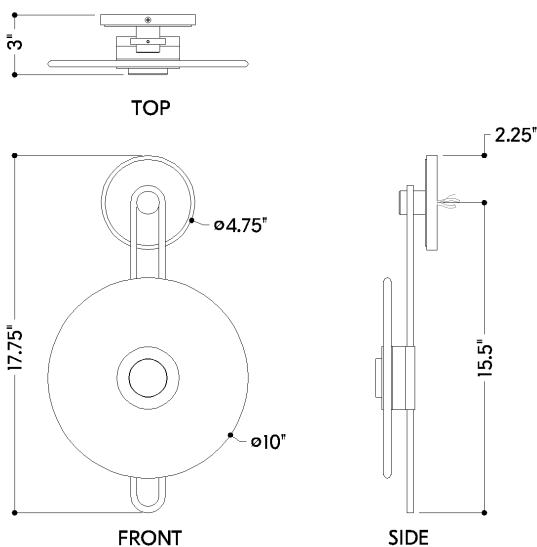

KEUKA PARK

2018-AGB

The earring-like design of Keuka Park exudes ornamental, graphic appeal. A thick disc of Blonchino Piastra glass is illuminated at the point where it attaches to the racetrack frame of this striking wall fixture. Whether finished in Aged Brass or Old Bronze, Keuka Park brings modernist artistry to any wall.

FINISHES

AGED BRASS

DIMENSIONS

Height: 66"
Width/Diameter: 66"
Length: 66"
Minimum Height: 66"
Maximum Height: 66"
Canopy/Backplate: 4.75"
Hanging Type: 108" Premium Composite Cord
Product Weight: 66lb
Extension: 66"
Top to Center: 66"
Canopy/Backplate Shape: Round
Sloped Ceiling Compatible: No
Living Finish: Yes
Uplight Only: Yes

Shade

Shade 1: Cast Glass
Shade 1 Finish: Blonchino Piastra
Shade 1 Top Width: 10"
Shade 1 Height: 0.5"

ELECTRICAL

Bulb 1

Bulb Included: N/A
Socket: Integrated LED
Max Wattage: 7
Bulb Quantity: 1
Wire Length: 500mm
Cord Type: ! New Cord Type
Dimmer Type: Incandescent
Switch Type: ON/OFF STOMP SWITCH
Gem Box Required (2"x3"): Yes
Dark Sky: Yes
CRI: 66
Color Temp.: 66k
Lumens: 66
Title 24: Yes
Field Serviceable: No

Battery

Battery Powered: Yes
Battery Included: Yes
Battery Life: ! New Battery Life !