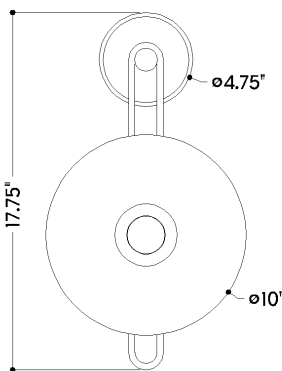

## DIMENSIONS / SPECS

Height: 66"  
Width/Diameter: 66"  
Length: 66"  
Minimum Height: 66"  
Maximum Height: 66"  
Canopy/Backplate: 4.75"  
Hanging Type: 108" Premium Composite Cord  
Product Weight: 66lb  
Extension: 66"  
Top to Center: 66"  
Canopy/Backplate Shape: Round  
Sloped Ceiling Compatible: No  
Living Finish: Yes  
Uplight Only: Yes  
Min Extension: 66"  
Max Extension: 66"

Shade 1: Cast Glass  
Shade 1 Finish: Blonchino Piastra  
Shade 1 Top Width: 10"  
Shade 1 Height: 0.5"

### Bulb 1

Bulb Included: N/A  
Socket: Integrated LED  
Max Wattage: 7  
Bulb Quantity: 1  
Wire Length: 500mm  
Cord Type: ! New Cord Type  
Dimmer Type: Incandescent  
Switch Type: ON/OFF STOMP SWITCH  
Gem Box Required (2"x3"): Yes  
Dark Sky: Yes  
CRI: 66  
Color Temp.: 66k  
Lumens: 66  
Title 24: Yes  
Field Serviceable: No

## SHIPPING

Carton 1: 22" x 20" x 7"  
Carton 1 Weight: 9lb  
Shipping Method: Ground  
Country of Origin: CN

TOP

FRONT

SIDE