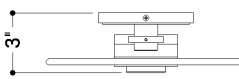

KEUKA PARK

2018-AGB

The earring-like design of Keuka Park exudes ornamental, graphic appeal. A thick disc of Blonchino Piastra glass is illuminated at the point where it attaches to the racetrack frame of this striking wall fixture. Whether finished in Aged Brass or Old Bronze, Keuka Park brings modernist artistry to any wall.

FINISHES

AGED BRASS

DIMENSIONS / SPECS

Height: 66"
Width/Diameter: 66"
Length: 66"
Minimum Height: 66"
Maximum Height: 66"
Canopy/Backplate: 4.75"
Hanging Type: 108" Premium Composite Cord
Product Weight: 66lb
Extension: 66"
Top to Center: 66"
Canopy/Backplate Shape: Round
Sloped Ceiling Compatible: No
Living Finish: Yes
Uplight Only: Yes
Min Extension: 66"
Max Extension: 66"

Shade 1: Cast Glass
Shade 1 Finish: Blonchino Piastra
Shade 1 Top Width: 10"
Shade 1 Height: 0.5"

ELECTRICAL

Bulb 1

Bulb Included: N/A
Socket: Integrated LED
Max Wattage: 7
Bulb Quantity: 1
Wire Length: 500mm
Cord Type: ! New Cord Type
Dimmer Type: Incandescent
Switch Type: ON/OFF STOMP SWITCH
Gem Box Required (2"x3"): Yes
Dark Sky: Yes
CRI: 66
Color Temp.: 66k
Lumens: 66
Title 24: Yes
Field Serviceable: No

Battery

Battery Powered: Yes
Battery Included: Yes
Battery Life: ! New Battery Life !

SHIPPING

Carton 1: 22" x 20" x 7"
Carton 1 Weight: 9lb
Shipping Method: Ground
Country of Origin: CN

TOP