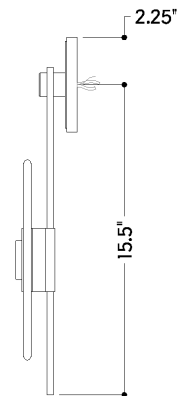

## DIMENSIONS / SPECS

Height: 66"  
Width/Diameter: 66"  
Length: 66"  
Minimum Height: 66"  
Maximum Height: 66"  
Canopy/Backplate: 4.75"  
Hanging Type: 108" Premium Composite Cord  
Product Weight: 66lb  
Extension: 66"  
Top to Center: 66"  
Canopy/Backplate Shape: Round  
Sloped Ceiling Compatible: No  
Living Finish: Yes  
Uplight Only: Yes  
Min Extension: 66"  
Max Extension: 66"

Shade 1: Cast Glass  
Shade 1 Finish: Blonchino Piastra  
Shade 1 Top Width: 10"  
Shade 1 Height: 0.5"

### Bulb 1

Bulb Included: N/A  
Socket: Integrated LED  
Max Wattage: 7  
Bulb Quantity: 1  
Wire Length: 500mm  
Cord Type: ! New Cord Type  
Dimmer Type: Incandescent  
Switch Type: ON/OFF STOMP SWITCH  
Gem Box Required (2"x3"): Yes  
Dark Sky: Yes  
CRI: 66  
Color Temp.: 66k  
Lumens: 66  
Title 24: Yes  
Field Serviceable: No

## SHIPPING

Carton 1: 22" x 20" x 7"  
Carton 1 Weight: 9lb  
Shipping Method: Ground  
Country of Origin: CN

TOP

FRONT

SIDE

HUDSON VALLEY  
LIGHTING GROUP