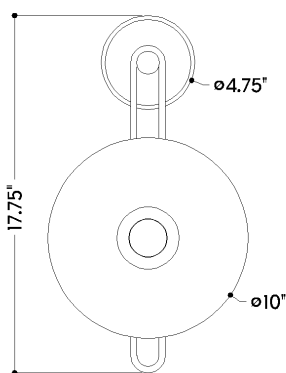

KEUKA PARK

2018-OB

The earring-like design of Keuka Park exudes ornamental, graphic appeal. A thick disc of Blonchino Piastra glass is illuminated at the point where it attaches to the racetrack frame of this striking wall fixture. Whether finished in Aged Brass or Old Bronze, Keuka Park brings modernist artistry to any wall.

FINISHES

OLD BRONZE

DIMENSIONS

Height: 66"
Width/Diameter: 66"
Length: 66"
Minimum Height: 66"
Maximum Height: 66"
Canopy/Backplate: 4.75"
Hanging Type: 108" Premium Composite Cord
Product Weight: 66lb
Extension: 66"
Top to Center: 66"
Canopy/Backplate Shape: Round
Sloped Ceiling Compatible: No
Living Finish: Yes
Uplight Only: Yes

Shade

Shade 1: Cast Glass
Shade 1 Finish: Blonchino Piastra
Shade 1 Top Width: 10"
Shade 1 Height: 0.5"

ELECTRICAL

Bulb 1

Bulb Included: N/A
Socket: Integrated LED
Max Wattage: 7
Bulb Quantity: 1
Wire Length: 500mm
Cord Type: ! New Cord Type
Dimmer Type: Incandescent
Switch Type: ON/OFF STOMP SWITCH
Gem Box Required (2"x3"): Yes
Dark Sky: Yes
CRI: 66
Color Temp.: 66k
Lumens: 66
Title 24: Yes
Field Serviceable: No

Battery

Battery Powered: Yes
Battery Included: Yes
Battery Life: ! New Battery Life !

FRONT