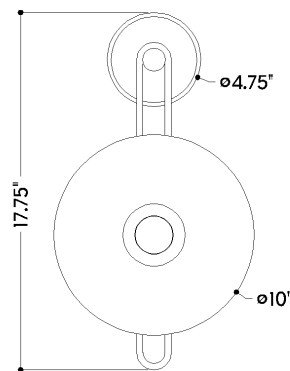

## DIMENSIONS / SPECS

Height: 66"  
Width/Diameter: 66"  
Length: 66"  
Minimum Height: 66"  
Maximum Height: 66"  
Canopy/Backplate: 4.75"  
Hanging Type: 108" Premium Composite Cord  
Product Weight: 66lb  
Extension: 66"  
Top to Center: 66"  
Canopy/Backplate Shape: Round  
Sloped Ceiling Compatible: No  
Living Finish: Yes  
Uplight Only: Yes  
Min Extension: 66"  
Max Extension: 66"

Shade 1: Cast Glass  
Shade 1 Finish: Blonchino Piastra  
Shade 1 Top Width: 10"  
Shade 1 Height: 0.5"

### Bulb 1

Bulb Included: N/A  
Socket: Integrated LED  
Max Wattage: 7  
Bulb Quantity: 1  
Wire Length: 500mm  
Cord Type: ! New Cord Type  
Dimmer Type: Incandescent  
Switch Type: ON/OFF STOMP SWITCH  
Gem Box Required (2"x3"): Yes  
Dark Sky: Yes  
CRI: 66  
Color Temp.: 66k  
Lumens: 66  
Title 24: Yes  
Field Serviceable: No

## SHIPPING

Carton 1: 22" x 20" x 7"  
Carton 1 Weight: 9lb  
Shipping Method: Ground  
Country of Origin: CN

TOP

FRONT

SIDE

HUDSON VALLEY  
LIGHTING GROUP