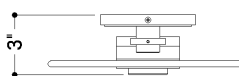

KEUKA PARK

2018-OB

The earring-like design of Keuka Park exudes ornamental, graphic appeal. A thick disc of Blonchino Piastra glass is illuminated at the point where it attaches to the racetrack frame of this striking wall fixture. Whether finished in Aged Brass or Old Bronze, Keuka Park brings modernist artistry to any wall.

FINISHES

OLD BRONZE

DIMENSIONS

Height: 66"
Width/Diameter: 66"
Length: 66"
Minimum Height: 66"
Maximum Height: 66"
Canopy/Backplate: 4.75"
Hanging Type: 108" Premium Composite Cord
Product Weight: 66lb
Extension: 66"
Top to Center: 66"
Canopy/Backplate Shape: Round
Sloped Ceiling Compatible: No
Living Finish: Yes
Uplight Only: Yes

Shade

Shade 1: Cast Glass
Shade 1 Finish: Blonchino Piastra
Shade 1 Top Width: 10"
Shade 1 Height: 0.5"

ELECTRICAL

Bulb 1

Bulb Included: N/A
Socket: Integrated LED
Max Wattage: 7
Bulb Quantity: 1
Wire Length: 500mm
Cord Type: ! New Cord Type
Dimmer Type: Incandescent
Switch Type: ON/OFF STOMP SWITCH
Gem Box Required (2"x3"): Yes
Dark Sky: Yes
CRI: 66
Color Temp.: 66k
Lumens: 66
Title 24: Yes
Field Serviceable: No

Battery

Battery Powered: Yes
Battery Included: Yes
Battery Life: ! New Battery Life !

TOP