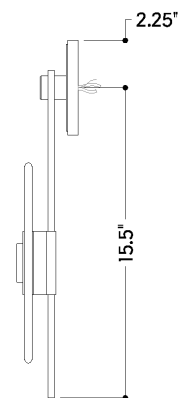

FINISHES

OLD BRONZE

DIMENSIONS

Height: 66"
Width/Diameter: 66"
Length: 66"
Minimum Height: 66"
Maximum Height: 66"
Canopy/Backplate: 4.75"
Hanging Type: 108" Premium Composite Cord
Product Weight: 66lb
Extension: 66"
Top to Center: 66"
Canopy/Backplate Shape: Round
Sloped Ceiling Compatible: No
Living Finish: Yes
Uplight Only: Yes

Shade

Shade 1: Cast Glass
Shade 1 Finish: Blonchino Piastra
Shade 1 Top Width: 10"
Shade 1 Height: 0.5"

ELECTRICAL

Bulb 1

Bulb Included: N/A
Socket: Integrated LED
Max Wattage: 7
Bulb Quantity: 1
Wire Length: 500mm
Cord Type: ! New Cord Type
Dimmer Type: Incandescent
Switch Type: ON/OFF STOMP SWITCH
Gem Box Required (2"x3"): Yes
Dark Sky: Yes
CRI: 66
Color Temp.: 66k
Lumens: 66
Title 24: Yes
Field Serviceable: No

Battery

Battery Powered: Yes
Battery Included: Yes
Battery Life: ! New Battery Life !

TOP

FRONT

SIDE

KEUKA PARK

2018-OB

SHIPPING

Carton 1: 22" x 20" x 7"

Carton 1 Weight: 9lb

Shipping Method: Ground

Country of Origin: CN