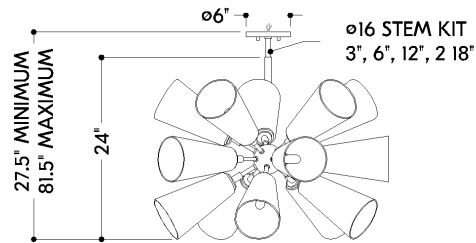

HARTWOOD

2032-AGB

Hartwood brings a festive twist to a mid-century modern design. The clear hand-blown glass shades of this sputnik-inspired chandelier resemble a cluster of fluted glassware facing outwards. Light champagne plating on the glass combined with Aged Brass metalwork accentuates the effervescent energy. Available with 15 or 25 lights.

FINISHES

AGED BRASS

DIMENSIONS

Height: 66"
Width/Diameter: 66"
Length: 66"
Minimum Height: 66"
Maximum Height: 66"
Canopy/Backplate: 6"
Hanging Type: 108" Premium Composite Cord
Product Weight: 66lb
Extension: 66"
Top to Center: 66"
Canopy/Backplate Shape: Round
Sloped Ceiling Compatible: No
Living Finish: Yes
Uplight Only: Yes

Shade

Shade 1: Glass
Shade 1 Finish: Clear w/ Light Champagne Plate
Shade 1 Top Width: 2.25"
Shade 1 Bottom L/W: 0" / 6"
Shade 1 Height: 10"

ELECTRICAL

Bulb 1

Bulb Included: No
Socket: E26 Medium Base
Bulb Type: T10-5.5
Max Wattage: 8
Bulb Quantity: 15
Wire Length: 500mm
Cord Type: ! New Cord Type
Dimmer Type: Incandescent
Switch Type: ON/OFF STOMP SWITCH
Gem Box Required (2"x3"): Yes
Dark Sky: Yes
CRI: 66
Color Temp.: 66k
Lumens: 66
Title 24: Yes
Field Serviceable: No

Battery

Battery Powered: Yes
Battery Included: Yes
Battery Life: ! New Battery Life !

FRONT