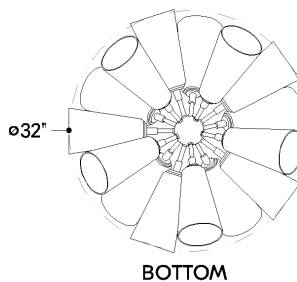

HARTWOOD

2032-AGB

Hartwood brings a festive twist to a mid-century modern design. The clear hand-blown glass shades of this sputnik-inspired chandelier resemble a cluster of fluted glassware facing outwards. Light champagne plating on the glass combined with Aged Brass metalwork accentuates the effervescent energy. Available with 15 or 25 lights.

FINISHES

AGED BRASS

DIMENSIONS / SPECS

Height: 66"
Width/Diameter: 66"
Length: 66"
Minimum Height: 66"
Maximum Height: 66"
Canopy/Backplate: 6"
Hanging Type: 108" Premium Composite Cord
Product Weight: 66lb
Extension: 66"
Top to Center: 66"
Canopy/Backplate Shape: Round
Sloped Ceiling Compatible: No
Living Finish: Yes
Uplight Only: Yes
Min Extension: 66"
Max Extension: 66"

Shade 1: Glass
Shade 1 Finish: Clear w/ Light Champagne Plate
Shade 1 Top Width: 2.25"
Shade 1 Bottom L/W: 0" / 6"
Shade 1 Height: 10"

ELECTRICAL

Bulb 1

Bulb Included: No
Socket: E26 Medium Base
Bulb Type: T10-5.5
Max Wattage: 8
Bulb Quantity: 15
Wire Length: 500mm
Cord Type: ! New Cord Type
Dimmer Type: Incandescent
Switch Type: ON/OFF STOMP SWITCH
Gem Box Required (2"x3"): Yes
Dark Sky: Yes

CRI: 66
Color Temp.: 66k
Lumens: 66
Title 24: Yes
Field Serviceable: No

Battery

Battery Powered: Yes
Battery Included: Yes
Battery Life: ! New Battery Life !