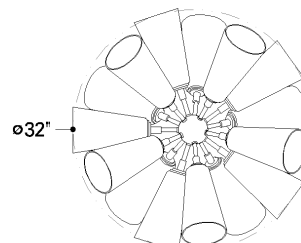

BOTTOM

HUDSON VALLEY
LIGHTING GROUP

| hvlgroup.com | 1.800.814.3993