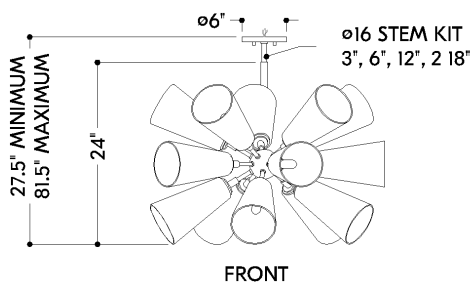

HARTWOOD

2032-AGB

Hartwood brings a festive twist to a mid-century modern design. The clear hand-blown glass shades of this sputnik-inspired chandelier resemble a cluster of fluted glassware facing outwards. Light champagne plating on the glass combined with Aged Brass metalwork accentuates the effervescent energy. Available with 15 or 25 lights.

FINISHES

AGED BRASS

DIMENSIONS / SPECS

Height: 66"
Width/Diameter: 66"
Length: 66"
Minimum Height: 66"
Maximum Height: 66"
Canopy/Backplate: 6"
Hanging Type: 108" Premium Composite Cord
Product Weight: 66lb
Extension: 66"
Top to Center: 66"
Canopy/Backplate Shape: Round
Sloped Ceiling Compatible: No
Living Finish: Yes
Uplight Only: Yes
Min Extension: 66"
Max Extension: 66"

Shade 1: Glass
Shade 1 Finish: Clear w/ Light Champagne Plate
Shade 1 Top Width: 2.25"
Shade 1 Bottom L/W: 0" / 6"
Shade 1 Height: 10"

ELECTRICAL

Bulb 1

Bulb Included: No
Socket: E26 Medium Base
Bulb Type: T10-5.5
Max Wattage: 8
Bulb Quantity: 15
Wire Length: 500mm
Cord Type: ! New Cord Type
Dimmer Type: Incandescent
Switch Type: ON/OFF STOMP SWITCH
Gem Box Required (2"x3"): Yes
Dark Sky: Yes

CRI: 66
Color Temp.: 66k
Lumens: 66
Title 24: Yes
Field Serviceable: No

Battery

Battery Powered: Yes
Battery Included: Yes
Battery Life: ! New Battery Life !