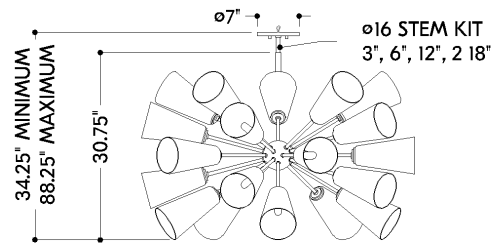

FINISHES

AGED BRASS

DIMENSIONS

Height: 66"
Width/Diameter: 66"
Length: 66"
Minimum Height: 66"
Maximum Height: 66"
Canopy/Backplate: 7"
Hanging Type: 108" Premium Composite Cord
Product Weight: 66lb
Extension: 66"
Top to Center: 66"
Canopy/Backplate Shape: Round
Sloped Ceiling Compatible: No
Living Finish: Yes
Uplight Only: Yes

Shade

Shade 1: Glass
Shade 1 Finish: Clear w/ Light Champagne Plate
Shade 1 Top Width: 2.25"
Shade 1 Bottom L/W: 0" / 6"
Shade 1 Height: 10"

ELECTRICAL

Bulb 1

Bulb Included: No
Socket: E26 Medium Base
Bulb Type: T10-5.5
Max Wattage: 8
Bulb Quantity: 25
Wire Length: 500mm
Cord Type: ! New Cord Type
Dimmer Type: Incandescent
Switch Type: ON/OFF STOMP SWITCH
Gem Box Required (2"x3"): Yes
Dark Sky: Yes
CRI: 66
Color Temp.: 66k
Lumens: 66
Title 24: Yes
Field Serviceable: No

Battery

Battery Powered: Yes
Battery Included: Yes
Battery Life: ! New Battery Life !

FRONT

BOTTOM

HARTWOOD

2045-AGB

SHIPPING

Carton 1: 95" x 82" x 82"