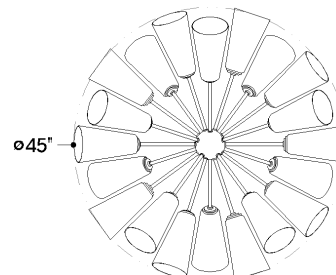

HARTWOOD

2045-AGB

Hartwood brings a festive twist to a mid-century modern design. The clear hand-blown glass shades of this sputnik-inspired chandelier resemble a cluster of fluted glassware facing outwards. Light champagne plating on the glass combined with Aged Brass metalwork accentuates the effervescent energy. Available with 15 or 25 lights.

FINISHES

AGED BRASS

DIMENSIONS

Height: 66"
Width/Diameter: 66"
Length: 66"
Minimum Height: 66"
Maximum Height: 66"
Canopy/Backplate: 7"
Hanging Type: 108" Premium Composite Cord
Product Weight: 66lb
Extension: 66"
Top to Center: 66"
Canopy/Backplate Shape: Round
Sloped Ceiling Compatible: No
Living Finish: Yes
Uplight Only: Yes

Shade

Shade 1: Glass
Shade 1 Finish: Clear w/ Light Champagne Plate
Shade 1 Top Width: 2.25"
Shade 1 Bottom L/W: 0" / 6"
Shade 1 Height: 10"

ELECTRICAL

Bulb 1

Bulb Included: No
Socket: E26 Medium Base
Bulb Type: T10-5.5
Max Wattage: 8
Bulb Quantity: 25
Wire Length: 500mm
Cord Type: ! New Cord Type
Dimmer Type: Incandescent
Switch Type: ON/OFF STOMP SWITCH
Gem Box Required (2"x3"): Yes
Dark Sky: Yes
CRI: 66
Color Temp.: 66k
Lumens: 66
Title 24: Yes
Field Serviceable: No

Battery

Battery Powered: Yes
Battery Included: Yes
Battery Life: ! New Battery Life !

FRONT

BOTTOM

HARTWOOD

2045-AGB

SHIPPING

Carton 1: 95" x 82" x 82"