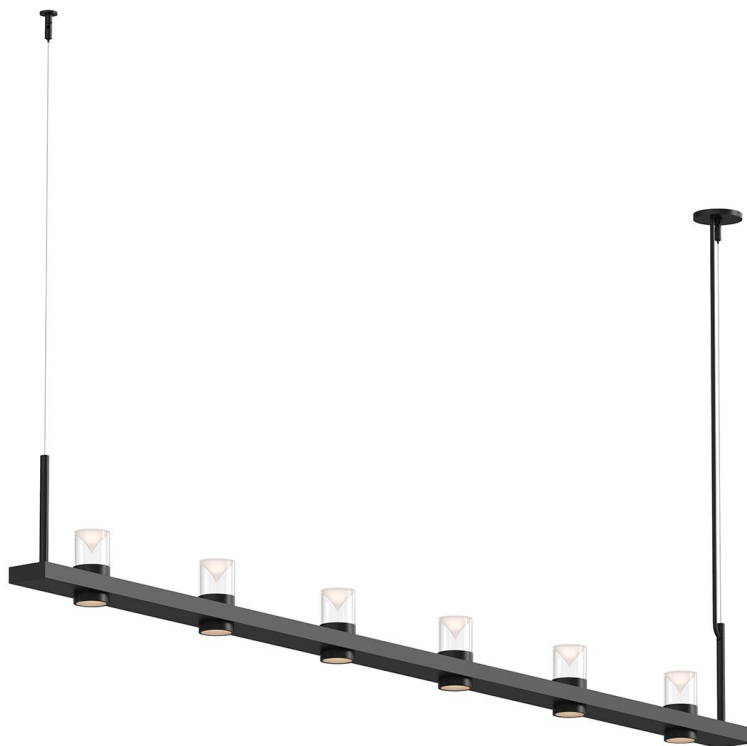

INTERVALS™

20QKL08B

INTERVALS is a uniquely integrated linear architectural lighting system of rhythmically aligned bidirectional illumination, with a range of available decorative and functional trims. Architecturally scaled, the suspended horizontal beams span long lengths within a space, supported from ceiling-mounted cables or stems, forming a dramatically powerful approach to illuminating architecturally expansive locations. SONNEMAN's new INTERVALS Recessed Downlights extend and support these Intervals Linear Beam Pendants. Together, they achieve a comprehensive and unified approach to dynamically lighting interior spaces.

FINISHES

Satin Black

DIMENSIONS

Height: 11.5"

Width/Diameter: 96.25"

Length: 4"

Minimum Height: 14.25"

Maximum Height: 86.25"

Canopy/Backplate: 4.5"

Hanging Type: 6' Adjustable Cable

Product Weight: 18lb

Sloped Ceiling Compatible: No

Living Finish: No

Uplight Only: No

Shade

ELECTRICAL

Bulb 1

Bulb Included: No

Max Wattage: 27

Bulb Quantity: 6

Dimmer Type: ELV, TRIAC, 0-10 VOLT

Gem Box Required (2"x3"): No

Dark Sky: No

CRI: 90

Color Temp.: 3000k

Lumens: 0

Title 24: No

Field Serviceable: No

SHIPPING

Carton 1: 0" x 0" x 0"

Carton 1 Weight: 0lb

Shipping Method: Truck Only

Country of Origin: