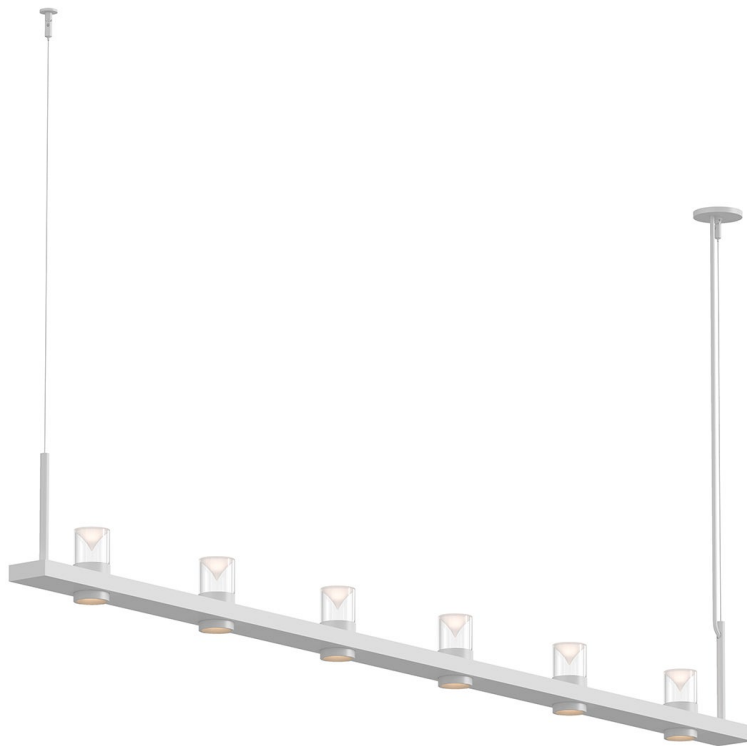

INTERVALS™

20QWL08B

INTERVALS is a uniquely integrated linear architectural lighting system of rhythmically aligned bidirectional illumination, with a range of available decorative and functional trims. Architecturally scaled, the suspended horizontal beams span long lengths within a space, supported from ceiling-mounted cables or stems, forming a dramatically powerful approach to illuminating architecturally expansive locations. SONNEMAN's new INTERVALS Recessed Downlights extend and support these Intervals Linear Beam Pendants. Together, they achieve a comprehensive and unified approach to dynamically lighting interior spaces.

FINISHES

Satin White

DIMENSIONS

Height: 11.5"

Width/Diameter: 96.25"

Length: 4"

Minimum Height: 14.25"

Maximum Height: 86.25"

Canopy/Backplate: 4.5"

Hanging Type: 6' Adjustable Cable

Product Weight: 18lb

Sloped Ceiling Compatible: No

Living Finish: No

Uplight Only: No

Shade

ELECTRICAL

Bulb 1

Bulb Included: No

Max Wattage: 27

Bulb Quantity: 6

Dimmer Type: ELV, TRIAC, 0-10 VOLT

Gem Box Required (2"x3"): No

Dark Sky: No

CRI: 90

Color Temp.: 3000k

Lumens: 0

Title 24: No

Field Serviceable: No

SHIPPING

Carton 1: 0" x 0" x 0"

Carton 1 Weight: 0lb

Shipping Method: Truck Only

Country of Origin: