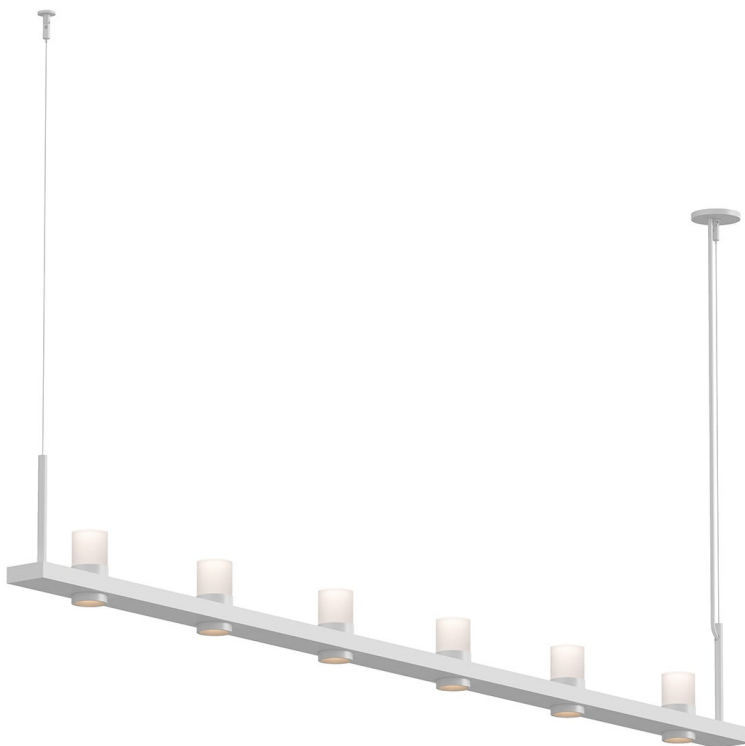

INTERVALS™

20QWL08C

INTERVALS is a uniquely integrated linear architectural lighting system of rhythmically aligned bidirectional illumination, with a range of available decorative and functional trims. Architecturally scaled, the suspended horizontal beams span long lengths within a space, supported from ceiling-mounted cables or stems, forming a dramatically powerful approach to illuminating architecturally expansive locations. SONNEMAN's new INTERVALS Recessed Downlights extend and support these Intervals Linear Beam Pendants. Together, they achieve a comprehensive and unified approach to dynamically lighting interior spaces.

FINISHES

Satin White

DIMENSIONS

Height: 11.5"

Width/Diameter: 96.25"

Length: 4"

Minimum Height: 14.25"

Maximum Height: 86.25"

Canopy/Backplate: 4.5"

Hanging Type: 6' Adjustable Cable

Product Weight: 18lb

Sloped Ceiling Compatible: No

Living Finish: No

Uplight Only: No

Shade

ELECTRICAL

Bulb 1

Bulb Included: No

Max Wattage: 27

Bulb Quantity: 6

Dimmer Type: ELV, TRIAC, 0-10 VOLT

Gem Box Required (2"x3"): No

Dark Sky: No

CRI: 90

Color Temp.: 3000k

Lumens: 0

Title 24: No

Field Serviceable: No

SHIPPING

Carton 1: 0" x 0" x 0"

Carton 1 Weight: 0lb

Shipping Method: Truck Only

Country of Origin: