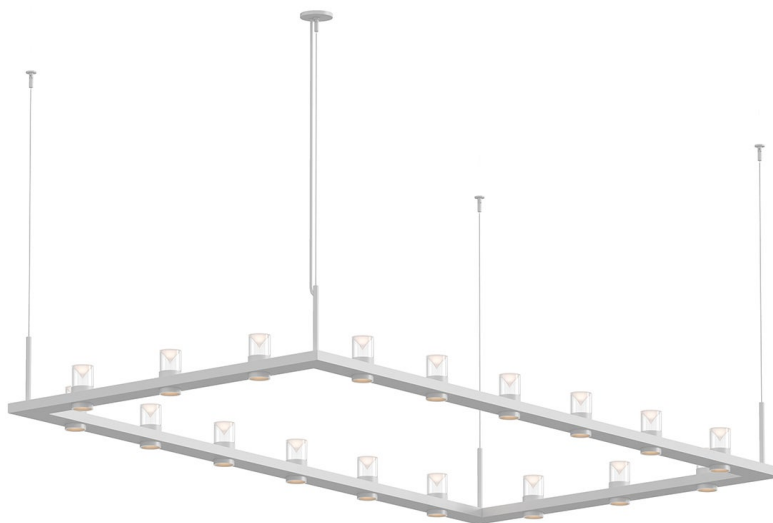

INTERVALS™

20QWR48B

INTERVALS is a uniquely integrated linear architectural lighting system of rhythmically aligned bidirectional illumination, with a range of available decorative and functional trims. Architecturally scaled, the suspended horizontal beams span long lengths within a space, supported from ceiling-mounted cables or stems, forming a dramatically powerful approach to illuminating architecturally expansive locations. SONNEMAN's new INTERVALS Recessed Downlights extend and support these Intervals Linear Beam Pendants. Together, they achieve a comprehensive and unified approach to dynamically lighting interior spaces.

FINISHES

Satin White

DIMENSIONS

Height: 11.5"

Width/Diameter: 104"

Length: 56"

Minimum Height: 14.25"

Maximum Height: 86.25"

Canopy/Backplate: 4.5"

Hanging Type: 6' Adjustable Cable

Product Weight: 30lb

Sloped Ceiling Compatible: No

Living Finish: No

Uplight Only: No

Shade

ELECTRICAL

Bulb 1

Bulb Included: No

Max Wattage: 82

Bulb Quantity: 18

Dimmer Type: ELV, TRIAC, 0-10 VOLT

Gem Box Required (2"x3"): No

Dark Sky: No

CRI: 90

Color Temp.: 3000k

Lumens: 0

Title 24: No

Field Serviceable: No

SHIPPING

Carton 1: 0" x 0" x 0"

Carton 1 Weight: 0lb

Shipping Method: Truck Only

Country of Origin: