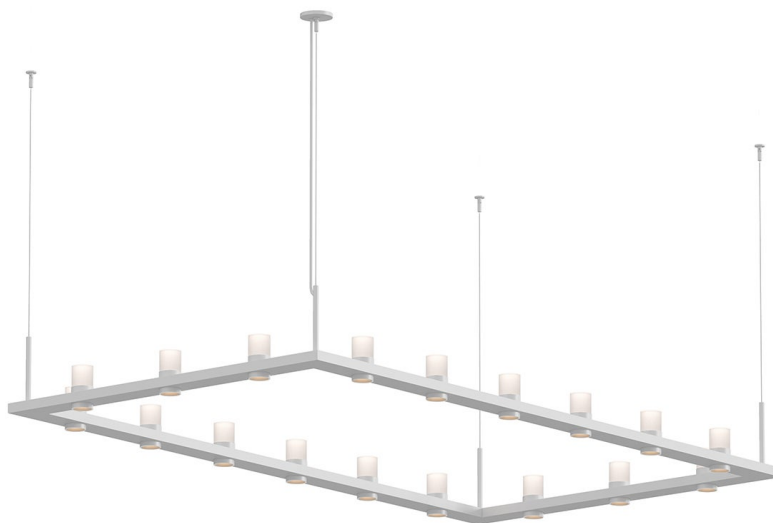

INTERVALS™

20QWR48C

INTERVALS is a uniquely integrated linear architectural lighting system of rhythmically aligned bidirectional illumination, with a range of available decorative and functional trims. Architecturally scaled, the suspended horizontal beams span long lengths within a space, supported from ceiling-mounted cables or stems, forming a dramatically powerful approach to illuminating architecturally expansive locations. SONNEMAN's new INTERVALS Recessed Downlights extend and support these Intervals Linear Beam Pendants. Together, they achieve a comprehensive and unified approach to dynamically lighting interior spaces.

FINISHES

Satin White

DIMENSIONS

Height: 11.5"

Width/Diameter: 104"

Length: 56"

Minimum Height: 14.25"

Maximum Height: 86.25"

Canopy/Backplate: 4.5"

Hanging Type: 6' Adjustable Cable

Product Weight: 30lb

Sloped Ceiling Compatible: No

Living Finish: No

Uplight Only: No

Shade

ELECTRICAL

Bulb 1

Bulb Included: No

Max Wattage: 82

Bulb Quantity: 18

Dimmer Type: ELV, TRIAC, 0-10 VOLT

Gem Box Required (2"x3"): No

Dark Sky: No

CRI: 90

Color Temp.: 3000k

Lumens: 0

Title 24: No

Field Serviceable: No

SHIPPING

Carton 1: 0" x 0" x 0"

Carton 1 Weight: 0lb

Shipping Method: Truck Only

Country of Origin: