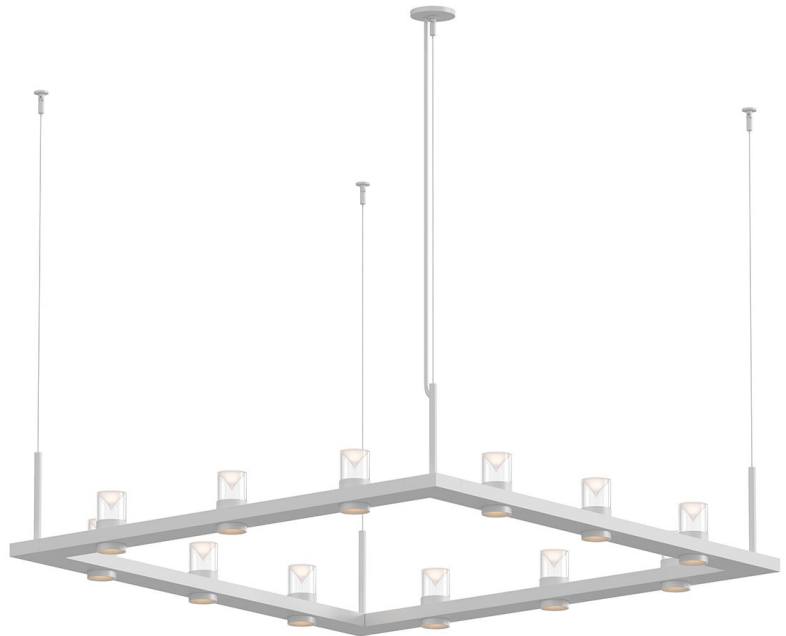

INTERVALS™

20QWS04B

INTERVALS is a uniquely integrated linear architectural lighting system of rhythmically aligned bidirectional illumination, with a range of available decorative and functional trims. Architecturally scaled, the suspended horizontal beams span long lengths within a space, supported from ceiling-mounted cables or stems, forming a dramatically powerful approach to illuminating architecturally expansive locations. SONNEMAN's new INTERVALS Recessed Downlights extend and support these Intervals Linear Beam Pendants. Together, they achieve a comprehensive and unified approach to dynamically lighting interior spaces.

FINISHES

Satin White

DIMENSIONS

Height: 11.5"

Width/Diameter: 56"

Length: 56"

Minimum Height: 14.25"

Maximum Height: 86.25"

Canopy/Backplate: 4.5"

Hanging Type: 6' Adjustable Cable

Product Weight: 28lb

Sloped Ceiling Compatible: No

Living Finish: No

Uplight Only: No

Shade

ELECTRICAL

Bulb 1

Bulb Included: No

Max Wattage: 56

Bulb Quantity: 12

Dimmer Type: ELV, TRIAC, 0-10 VOLT

Gem Box Required (2"x3"): No

Dark Sky: No

CRI: 90

Color Temp.: 3000k

Lumens: 0

Title 24: No

Field Serviceable: No

SHIPPING

Carton 1: 0" x 0" x 0"

Carton 1 Weight: 0lb

Shipping Method: Truck Only

Country of Origin: