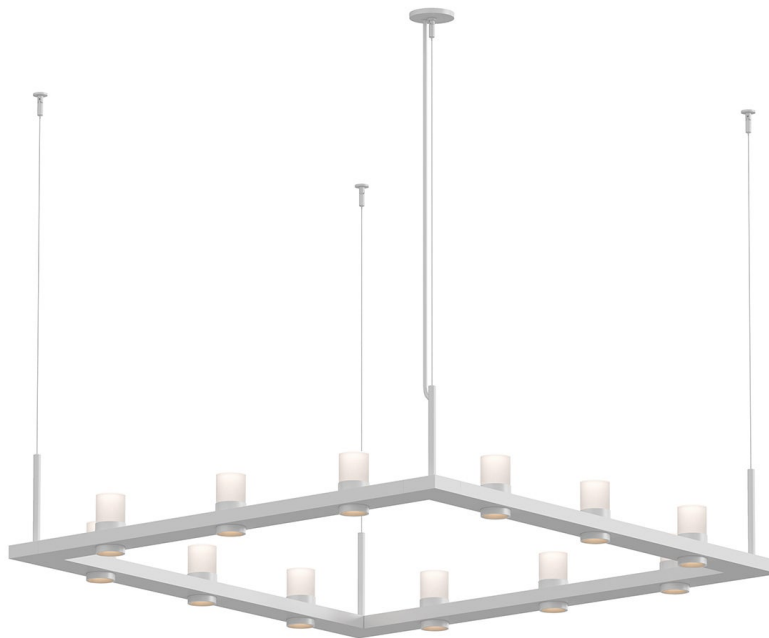

INTERVALS™

20QWS04C

INTERVALS is a uniquely integrated linear architectural lighting system of rhythmically aligned bidirectional illumination, with a range of available decorative and functional trims. Architecturally scaled, the suspended horizontal beams span long lengths within a space, supported from ceiling-mounted cables or stems, forming a dramatically powerful approach to illuminating architecturally expansive locations. SONNEMAN's new INTERVALS Recessed Downlights extend and support these Intervals Linear Beam Pendants. Together, they achieve a comprehensive and unified approach to dynamically lighting interior spaces.

FINISHES

Satin White

DIMENSIONS

Height: 11.5"

Width/Diameter: 56"

Length: 56"

Minimum Height: 14.25"

Maximum Height: 86.25"

Canopy/Backplate: 4.5"

Hanging Type: 6' Adjustable Cable

Product Weight: 28lb

Sloped Ceiling Compatible: No

Living Finish: No

Uplight Only: No

Shade

ELECTRICAL

Bulb 1

Bulb Included: No

Max Wattage: 56

Bulb Quantity: 12

Dimmer Type: ELV, TRIAC, 0-10 VOLT

Gem Box Required (2"x3"): No

Dark Sky: No

CRI: 90

Color Temp.: 3000k

Lumens: 0

Title 24: No

Field Serviceable: No

SHIPPING

Carton 1: 0" x 0" x 0"

Carton 1 Weight: 0lb

Shipping Method: Truck Only

Country of Origin: