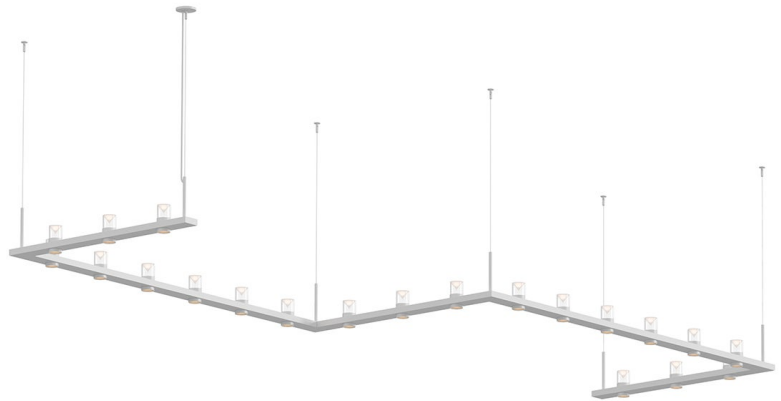

INTERVALS™

20QWZ46B

INTERVALS is a uniquely integrated linear architectural lighting system of rhythmically aligned bidirectional illumination, with a range of available decorative and functional trims. Architecturally scaled, the suspended horizontal beams span long lengths within a space, supported from ceiling-mounted cables or stems, forming a dramatically powerful approach to illuminating architecturally expansive locations. SONNEMAN's new INTERVALS Recessed Downlights extend and support these Intervals Linear Beam Pendants. Together, they achieve a comprehensive and unified approach to dynamically lighting interior spaces.

FINISHES

Satin White

DIMENSIONS

Height: 11.5"
Width/Diameter: 204"
Length: 56"
Minimum Height: 14.25"
Maximum Height: 86.25"
Canopy/Backplate: 4.5"
Hanging Type: 6' Adjustable Cable
Product Weight: 28lb
Sloped Ceiling Compatible: No
Living Finish: No
Uplight Only: No

Shade

ELECTRICAL

Bulb 1

Bulb Included: No
Max Wattage: 96
Bulb Quantity: 21
Dimmer Type: ELV, TRIAC, 0-10 VOLT
Gem Box Required (2"x3"): No
Dark Sky: No
CRI: 90
Color Temp.: 3000k
Lumens: 0
Title 24: No
Field Serviceable: No

SHIPPING

Carton 1: 0" x 0" x 0"
Carton 1 Weight: 0lb
Shipping Method: Truck Only
Country of Origin: