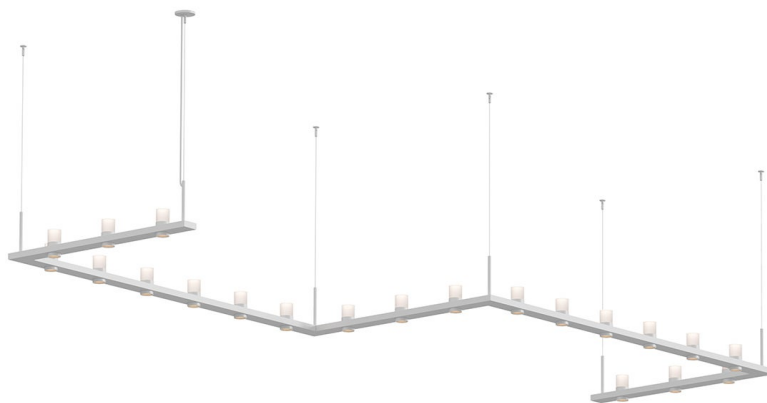

INTERVALS™

20QWZ46C

INTERVALS is a uniquely integrated linear architectural lighting system of rhythmically aligned bidirectional illumination, with a range of available decorative and functional trims. Architecturally scaled, the suspended horizontal beams span long lengths within a space, supported from ceiling-mounted cables or stems, forming a dramatically powerful approach to illuminating architecturally expansive locations. SONNEMAN's new INTERVALS Recessed Downlights extend and support these Intervals Linear Beam Pendants. Together, they achieve a comprehensive and unified approach to dynamically lighting interior spaces.

FINISHES

Satin White

DIMENSIONS

Height: 11.5"

Width/Diameter: 204"

Length: 56"

Minimum Height: 14.25"

Maximum Height: 86.25"

Canopy/Backplate: 4.5"

Hanging Type: 6' Adjustable Cable

Product Weight: 28lb

Sloped Ceiling Compatible: No

Living Finish: No

Uplight Only: No

Shade

ELECTRICAL

Bulb 1

Bulb Included: No

Max Wattage: 96

Bulb Quantity: 21

Dimmer Type: ELV, TRIAC, 0-10 VOLT

Gem Box Required (2"x3"): No

Dark Sky: No

CRI: 90

Color Temp.: 3000k

Lumens: 0

Title 24: No

Field Serviceable: No

SHIPPING

Carton 1: 0" x 0" x 0"

Carton 1 Weight: 0lb

Shipping Method: Truck Only

Country of Origin: