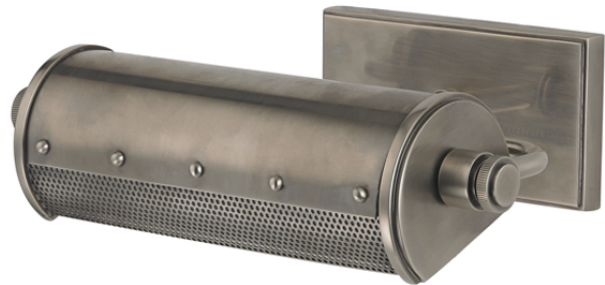

GAINES

2100-HN

FINISHES

HISTORIC NICKEL

Coastal Suitable Finish (EPM): No

DIMENSIONS

Height: 3.25"

Width/Diameter: 11"

Product Weight: 3lb

Extension: 8"

Top to Center: 1.75"

Canopy/Backplate Shape: Rectangle

Sloped Ceiling Compatible: No

Living Finish: No

Uplight Only: Yes

Shade

ELECTRICAL

Bulb 1

Bulb Included: No

Socket: E26 Medium Base

Bulb Type: T10-5.5

Max Wattage: 60

Bulb Quantity: 1

Bulb Included: No

Switch Type: N/A

Gem Box Required (2"x3"): Yes

Dark Sky: No

SHIPPING

Carton 1: 15" x 12" x 7"

Carton 1 Weight: 5lb

Shipping Method: Ground

Country of Origin: CN