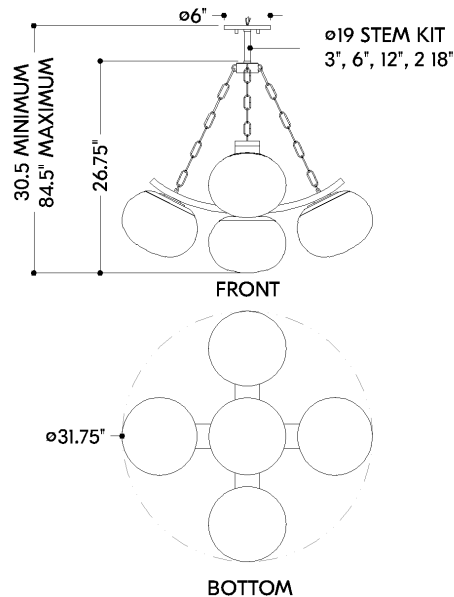

FINISHES

DISTRESSED BRONZE

DIMENSIONS

Height: 66"
Width/Diameter: 66"
Length: 66"
Minimum Height: 66"
Maximum Height: 66"
Canopy/Backplate: 6"
Hanging Type: 108" Premium Composite Cord
Product Weight: 66lb
Extension: 66"
Top to Center: 66"
Canopy/Backplate Shape: Round
Sloped Ceiling Compatible: No
Living Finish: Yes
Uplight Only: Yes

Shade

Shade 1: Glass
Shade 1 Finish: Cloud Seedy Etched Inside
Shade 1 Top Width: 6.25"
Shade 1 Bottom L/W: 0" / 9.75"
Shade 1 Height: 6.75"

ELECTRICAL

Bulb 1

Bulb Included: No
Socket: E26 Medium Base
Bulb Type: A19
Max Wattage: 15
Bulb Quantity: 5
Wire Length: 500mm
Cord Type: ! New Cord Type
Dimmer Type: Incandescent
Switch Type: ON/OFF STOMP SWITCH
Gem Box Required (2"x3"): Yes
Dark Sky: Yes
CRI: 66
Color Temp.: 66k
Lumens: 66
Title 24: Yes
Field Serviceable: No

Battery

Battery Powered: Yes
Battery Included: Yes
Battery Life: ! New Battery Life !

DUXBURY

2105-DB

SHIPPING

Carton 1: 71" x 51" x 53"

Carton 1 Weight: 30lb

Shipping Method: Truck Only