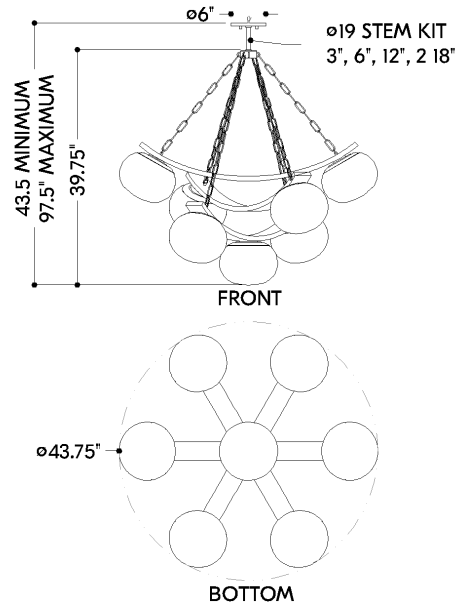

FINISHES

AGED BRASS

DIMENSIONS

Height: 66"
Width/Diameter: 66"
Length: 66"
Minimum Height: 66"
Maximum Height: 66"
Canopy/Backplate: 6"
Hanging Type: 108" Premium Composite Cord
Product Weight: 66lb
Extension: 66"
Top to Center: 66"
Canopy/Backplate Shape: Round
Sloped Ceiling Compatible: No
Living Finish: Yes
Uplight Only: Yes

Shade

Shade 1: Glass
Shade 1 Finish: Cloud Seedy Etched Inside
Shade 1 Top Width: 6.25"
Shade 1 Bottom L/W: 0" / 9.75"
Shade 1 Height: 6.75"

ELECTRICAL

Bulb 1

Bulb Included: No
Socket: E26 Medium Base
Bulb Type: A19
Max Wattage: 15
Bulb Quantity: 7
Wire Length: 500mm
Cord Type: ! New Cord Type
Dimmer Type: Incandescent
Switch Type: ON/OFF STOMP SWITCH
Gem Box Required (2"x3"): Yes
Dark Sky: Yes
CRI: 66
Color Temp.: 66k
Lumens: 66
Title 24: Yes
Field Serviceable: No

Battery

Battery Powered: Yes
Battery Included: Yes
Battery Life: ! New Battery Life !

DUXBURY

2107-AGB

SHIPPING

Carton 1: 40" x 35" x 18"

Carton 1 Weight: 65lb

Shipping Method: Truck Only