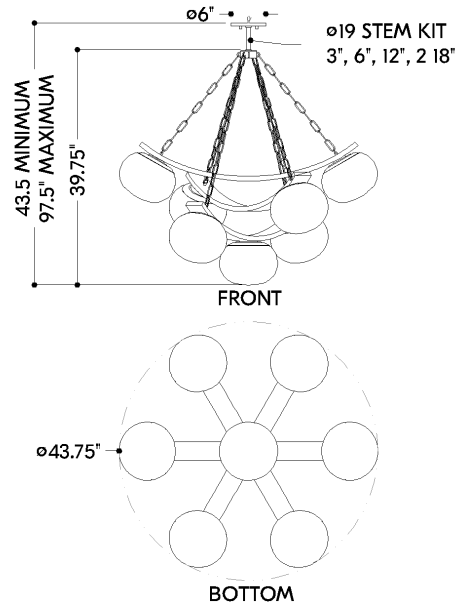

## DIMENSIONS

Height: 66"  
Width/Diameter: 66"  
Length: 66"  
Minimum Height: 66"  
Maximum Height: 66"  
Canopy/Backplate: 6"  
Hanging Type: 108" Premium Composite Cord  
Product Weight: 66lb  
Extension: 66"  
Top to Center: 66"  
Canopy/Backplate Shape: Round  
Sloped Ceiling Compatible: No  
Living Finish: Yes  
Uplight Only: Yes

## Shade

Shade 1: Glass  
Shade 1 Finish: Cloud Seedy Etched Inside  
Shade 1 Top Width: 6.25"  
Shade 1 Bottom L/W: 0" / 9.75"  
Shade 1 Height: 6.75"

## Bulb 1

Bulb Included: No  
Socket: E26 Medium Base  
Bulb Type: A19  
Max Wattage: 15  
Bulb Quantity: 7  
Wire Length: 500mm  
Cord Type: ! New Cord Type  
Dimmer Type: Incandescent  
Switch Type: ON/OFF STOMP SWITCH  
Gem Box Required (2"x3"): Yes  
Dark Sky: Yes  
CRI: 66  
Color Temp.: 66k  
Lumens: 66  
Title 24: Yes  
Field Serviceable: No