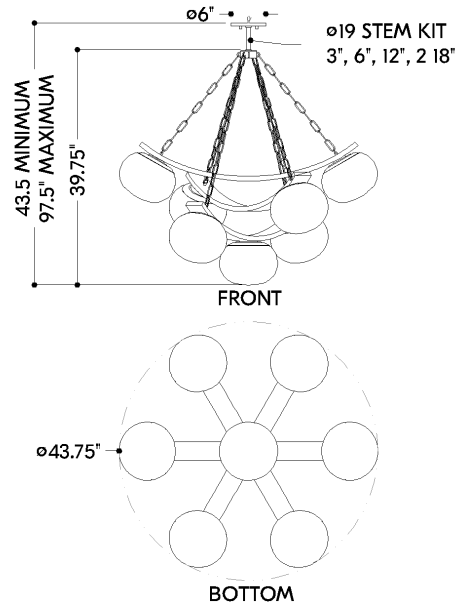

FINISHES

DISTRESSED BRONZE

DIMENSIONS

Height: 66"
Width/Diameter: 66"
Length: 66"
Minimum Height: 66"
Maximum Height: 66"
Canopy/Backplate: 6"
Hanging Type: 108" Premium Composite Cord
Product Weight: 66lb
Extension: 66"
Top to Center: 66"
Canopy/Backplate Shape: Round
Sloped Ceiling Compatible: No
Living Finish: Yes
Uplight Only: Yes

Shade

Shade 1: Glass
Shade 1 Finish: Cloud Seedy Etched Inside
Shade 1 Top Width: 6.25"
Shade 1 Bottom L/W: 0" / 9.75"
Shade 1 Height: 6.75"

ELECTRICAL

Bulb 1

Bulb Included: No
Socket: E26 Medium Base
Bulb Type: A19
Max Wattage: 15
Bulb Quantity: 7
Wire Length: 500mm
Cord Type: ! New Cord Type
Dimmer Type: Incandescent
Switch Type: ON/OFF STOMP SWITCH
Gem Box Required (2"x3"): Yes
Dark Sky: Yes
CRI: 66
Color Temp.: 66k
Lumens: 66
Title 24: Yes
Field Serviceable: No

Battery

Battery Powered: Yes
Battery Included: Yes
Battery Life: ! New Battery Life !

DUXBURY

2107-DB

SHIPPING

Carton 1: 102" x 66" x 46"

Carton 1 Weight: 47lb

Shipping Method: Truck Only