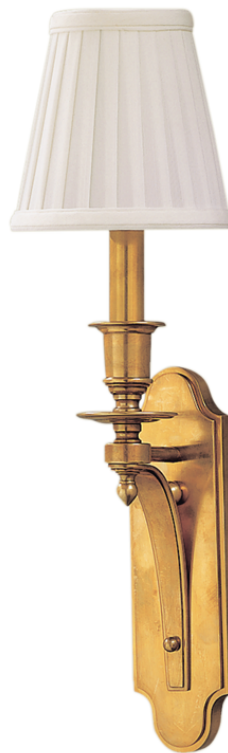

## FINISHES

---

AGED BRASS

## DIMENSIONS / SPECS

---

Height: 17.25"

Width/Diameter: 5"

Product Weight: 2lb

Extension: 5.5"

Top to Center: 12.5"

Canopy/Backplate Shape: Rectangle

Sloped Ceiling Compatible: No

Living Finish: No

Uplight Only: Yes

Shade 1: Linen

Shade 1 Top Width: 3"

Shade 1 Bottom L/W: 0" / 5"

Shade 1 Height: 5"

Replacement Glass Item #(s): SHD-002121

### Bulb 1

Bulb Included: No

Socket: E12 Candelabra Base

Bulb Type: B11

Max Wattage: 60

Bulb Quantity: 1

Gem Box Required (2"x3"): Yes

Dark Sky: No