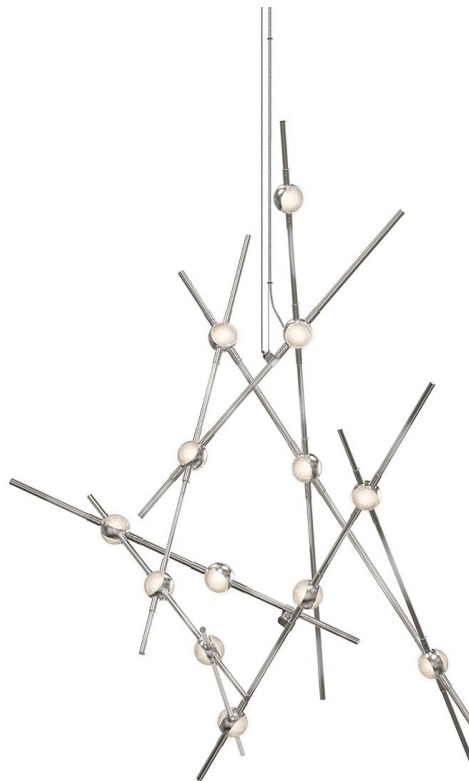

CONSTELLATION®

2151.13C-27-J20

LED hubs connected in linear strands of various lengths are suspended to form dramatically powerful luminance within a vertical space. Available in a variety of sizes and configurations, with lens options of crystal facets or soft white, Constellation Andromeda can also be customized for your project.

FINISHES

SATIN NICKEL

DIMENSIONS

Height: 32"

Width/Diameter: 25.75"

Minimum Height: 32"

Maximum Height: 272"

Canopy/Backplate: 4.5"

Hanging Type: 20' Adjustable Cord/Cable

Product Weight: 8lb

Sloped Ceiling Compatible: No

Living Finish: No

Uplight Only: No

Shade

ELECTRICAL

Bulb 1

Bulb Included: No

Max Wattage:

Bulb Quantity: 0

Dimmer Type: ELV, TRIAC, 0-10 VOLT

Gem Box Required (2"x3"): No

Dark Sky: No

CRI: 90

Color Temp.: 2700k

Lumens: 2050

Title 24: No

Field Serviceable: No

SHIPPING

Carton 1: 0" x 0" x 0"

Carton 1 Weight: 0lb

Shipping Method: Ground

Country of Origin: