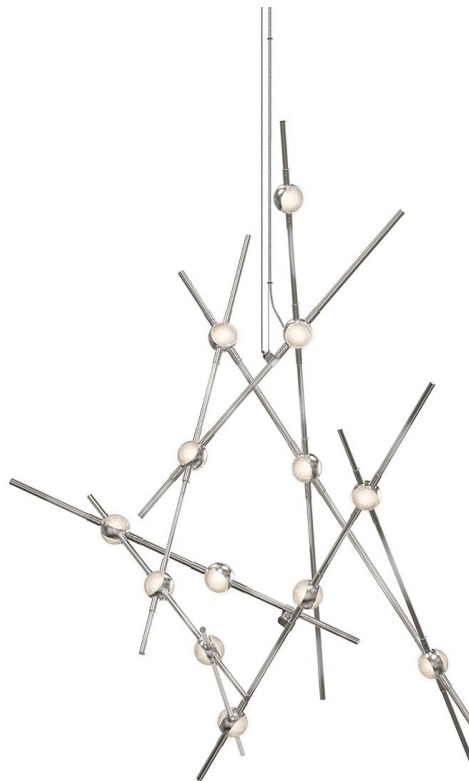

CONSTELLATION®

2151.13C-27

LED hubs connected in linear strands of various lengths are suspended to form dramatically powerful luminance within a vertical space. Available in a variety of sizes and configurations, with lens options of crystal facets or soft white, Constellation Andromeda can also be customized for your project.

FINISHES

SATIN NICKEL

DIMENSIONS

Height: 32"

Width/Diameter: 25.75"

Minimum Height: 32"

Maximum Height: 140"

Canopy/Backplate: 4.5"

Hanging Type: 10' Adjustable Cord/Cable

Product Weight: 8lb

Sloped Ceiling Compatible: No

Living Finish: No

Uplight Only: No

Shade

ELECTRICAL

Bulb 1

Bulb Included: No

Max Wattage: 26

Bulb Quantity: 13

Dimmer Type: ELV, TRIAC, 0-10 VOLT

Gem Box Required (2"x3"): No

Dark Sky: No

CRI: 90

Color Temp.: 2700k

Lumens: 2050

Title 24: No

Field Serviceable: No

SHIPPING

Carton 1: 0" x 0" x 0"

Carton 1 Weight: 0lb

Shipping Method: Ground

Country of Origin: