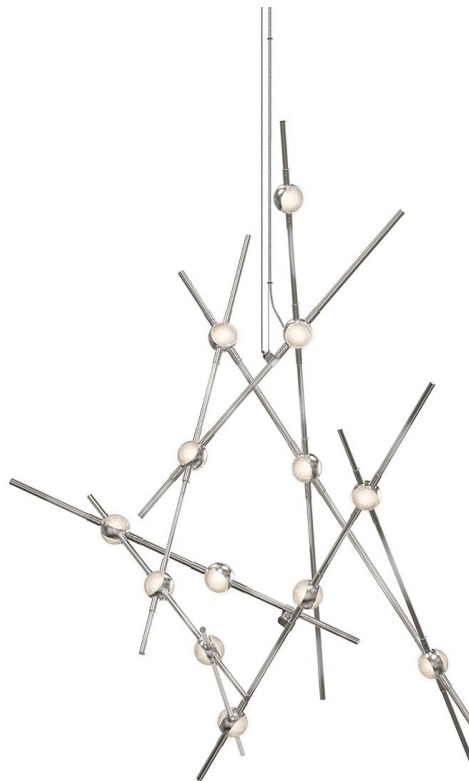

CONSTELLATION®

2151.13C-J20

LED hubs connected in linear strands of various lengths are suspended to form dramatically powerful luminance within a vertical space. Available in a variety of sizes and configurations, with lens options of crystal facets or soft white, Constellation Andromeda can also be customized for your project.

FINISHES

SATIN NICKEL

DIMENSIONS

Height: 32"

Width/Diameter: 25.75"

Minimum Height: 32"

Maximum Height: 272"

Canopy/Backplate: 4.5"

Hanging Type: 20' Adjustable Cord/Cable

Product Weight: 8lb

Sloped Ceiling Compatible: No

Living Finish: No

Uplight Only: No

Shade

ELECTRICAL

Bulb 1

Bulb Included: No

Max Wattage:

Bulb Quantity: 0

Dimmer Type: ELV, TRIAC, 0-10 VOLT

Gem Box Required (2"x3"): No

Dark Sky: No

CRI: 90

Color Temp.: 3000k

Lumens: 2270

Title 24: No

Field Serviceable: No

SHIPPING

Carton 1: 0" x 0" x 0"

Carton 1 Weight: 0lb

Shipping Method: Ground

Country of Origin: