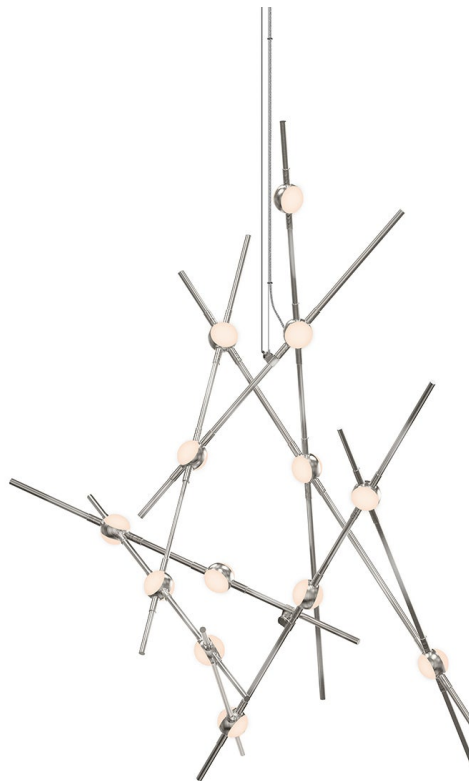

CONSTELLATION®

2151.13W-27-J20

LED hubs connected in linear strands of various lengths are suspended to form dramatically powerful luminance within a vertical space. Available in a variety of sizes and configurations, with lens options of crystal facets or soft white, Constellation Andromeda can also be customized for your project.

FINISHES

SATIN NICKEL

DIMENSIONS

Height: 32"

Width/Diameter: 25.75"

Minimum Height: 32"

Maximum Height: 272"

Canopy/Backplate: 4.5"

Hanging Type: 20' Adjustable Cord/Cable

Product Weight: 8lb

Sloped Ceiling Compatible: No

Living Finish: No

Uplight Only: No

Shade

ELECTRICAL

Bulb 1

Bulb Included: No

Max Wattage:

Bulb Quantity: 0

Dimmer Type: ELV, TRIAC, 0-10 VOLT

Gem Box Required (2"x3"): No

Dark Sky: No

CRI: 90

Color Temp.: 2700k

Lumens: 2050

Title 24: No

Field Serviceable: No

SHIPPING

Carton 1: 0" x 0" x 0"

Carton 1 Weight: 0lb

Shipping Method: Ground

Country of Origin: