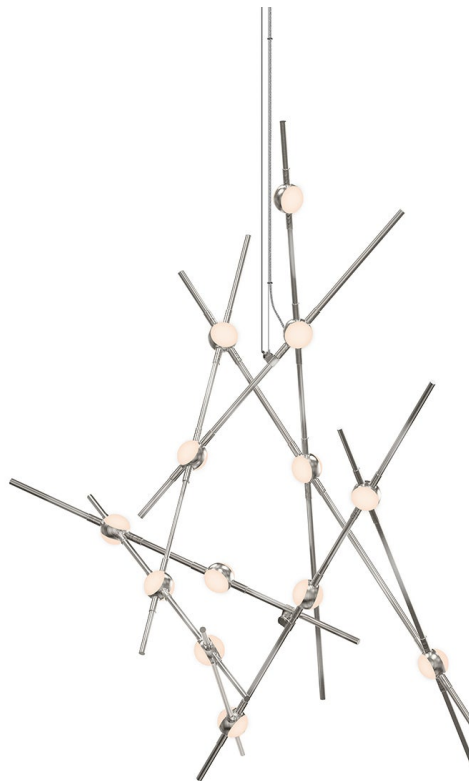

CONSTELLATION®

2151.13W-27

LED hubs connected in linear strands of various lengths are suspended to form dramatically powerful luminance within a vertical space. Available in a variety of sizes and configurations, with lens options of crystal facets or soft white, Constellation Andromeda can also be customized for your project.

FINISHES

SATIN NICKEL

DIMENSIONS

Height: 32"

Width/Diameter: 25.75"

Minimum Height: 32"

Maximum Height: 140"

Canopy/Backplate: 4.5"

Hanging Type: 10' Adjustable Cord/Cable

Product Weight: 8lb

Sloped Ceiling Compatible: No

Living Finish: No

Uplight Only: No

Shade

ELECTRICAL

Bulb 1

Bulb Included: No

Max Wattage: 26

Bulb Quantity: 13

Dimmer Type: ELV, TRIAC, 0-10 VOLT

Gem Box Required (2"x3"): No

Dark Sky: No

CRI: 90

Color Temp.: 2700k

Lumens: 2050

Title 24: No

Field Serviceable: No

SHIPPING

Carton 1: 0" x 0" x 0"

Carton 1 Weight: 0lb

Shipping Method: Ground

Country of Origin: