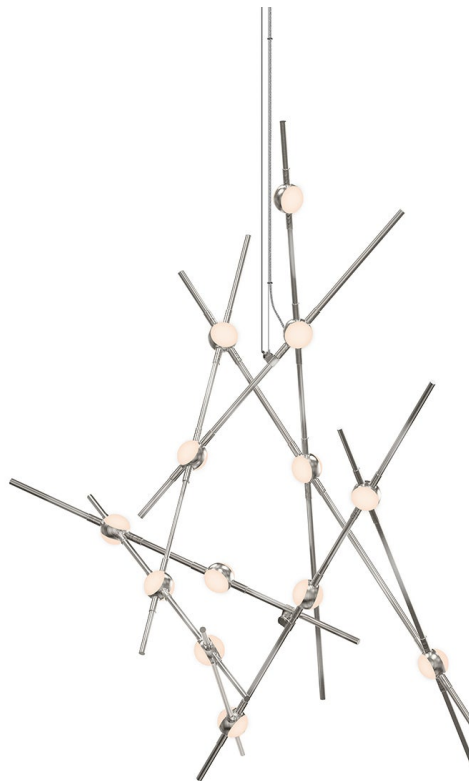

CONSTELLATION®

2151.13W-J20

LED hubs connected in linear strands of various lengths are suspended to form dramatically powerful luminance within a vertical space. Available in a variety of sizes and configurations, with lens options of crystal facets or soft white, Constellation Andromeda can also be customized for your project.

FINISHES

SATIN NICKEL

DIMENSIONS

Height: 32"

Width/Diameter: 25.75"

Minimum Height: 32"

Maximum Height: 272"

Canopy/Backplate: 4.5"

Hanging Type: 20' Adjustable Cord/Cable

Product Weight: 8lb

Sloped Ceiling Compatible: No

Living Finish: No

Uplight Only: No

Shade

ELECTRICAL

Bulb 1

Bulb Included: No

Max Wattage:

Bulb Quantity: 0

Dimmer Type: ELV, TRIAC, 0-10 VOLT

Gem Box Required (2"x3"): No

Dark Sky: No

CRI: 90

Color Temp.: 3000k

Lumens: 2270

Title 24: No

Field Serviceable: No

SHIPPING

Carton 1: 0" x 0" x 0"

Carton 1 Weight: 0lb

Shipping Method: Ground

Country of Origin: