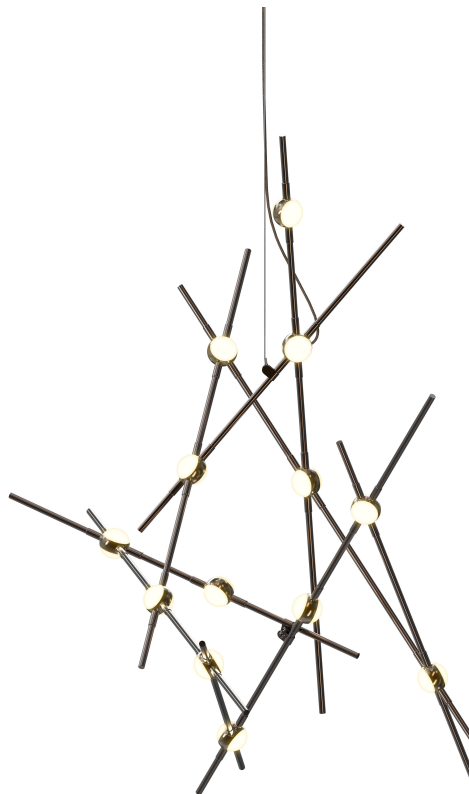

CONSTELLATION®

2151.33W-22-J20

LED hubs connected in linear strands of various lengths are suspended to form dramatically powerful luminance within a vertical space. Available in a variety of sizes and configurations, with lens options of crystal facets or soft white, Constellation Andromeda can also be customized for your project.

FINISHES

Espresso Black

DIMENSIONS

Height: 32"

Width/Diameter: 25.75"

Minimum Height: 32"

Maximum Height: 272"

Canopy/Backplate: 4.5"

Hanging Type: 20' Adjustable Cord/Cable

Product Weight: 8lb

Sloped Ceiling Compatible: No

Living Finish: No

Uplight Only: No

Shade

ELECTRICAL

Bulb 1

Bulb Included: No

Max Wattage:

Bulb Quantity: 0

Dimmer Type: ELV, TRIAC, 0-10 VOLT

Gem Box Required (2"x3"): No

Dark Sky: No

CRI: 90

Color Temp.: 2200k

Lumens: 1830

Title 24: No

Field Serviceable: No

SHIPPING

Carton 1: 0" x 0" x 0"

Carton 1 Weight: 0lb

Shipping Method: Ground

Country of Origin: