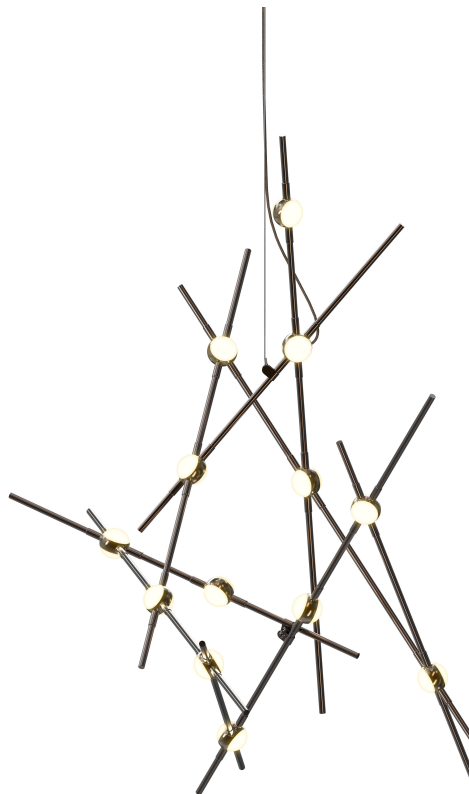

CONSTELLATION®

2151.33W-22

LED hubs connected in linear strands of various lengths are suspended to form dramatically powerful luminance within a vertical space. Available in a variety of sizes and configurations, with lens options of crystal facets or soft white, Constellation Andromeda can also be customized for your project.

FINISHES

Espresso Black

DIMENSIONS

Height: 32"

Width/Diameter: 25.75"

Minimum Height: 32"

Maximum Height: 140"

Canopy/Backplate: 4.5"

Hanging Type: 10' Adjustable Cord/Cable

Product Weight: 8lb

Sloped Ceiling Compatible: No

Living Finish: No

Uplight Only: No

Shade

ELECTRICAL

Bulb 1

Bulb Included: No

Max Wattage:

Bulb Quantity: 0

Dimmer Type: ELV, TRIAC, 0-10 VOLT

Gem Box Required (2"x3"): No

Dark Sky: No

CRI: 90

Color Temp.: 2200k

Lumens: 1830

Title 24: No

Field Serviceable: No

SHIPPING

Carton 1: 0" x 0" x 0"

Carton 1 Weight: 0lb

Shipping Method: Ground

Country of Origin: